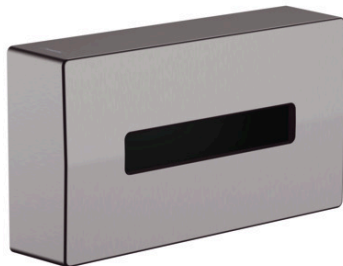

**AddStoris**

**Tissue box**

Finish: **Brushed Black Chrome** Article Number: **41774340**

**Description**

**product features**

- wall-mounted
- adhesive attachment, screw fastening
- material: plastic
- suitable for customary tissue boxes
- easy removal of the lid for easy filling
- with mounting material
- concealed fastening
- drilling distance 200 mm
- diameter drill hole: 6 mm
- horizontal or vertical installation

**Design awards**

reddot winner 2021

**Product image**

**Scale drawing**