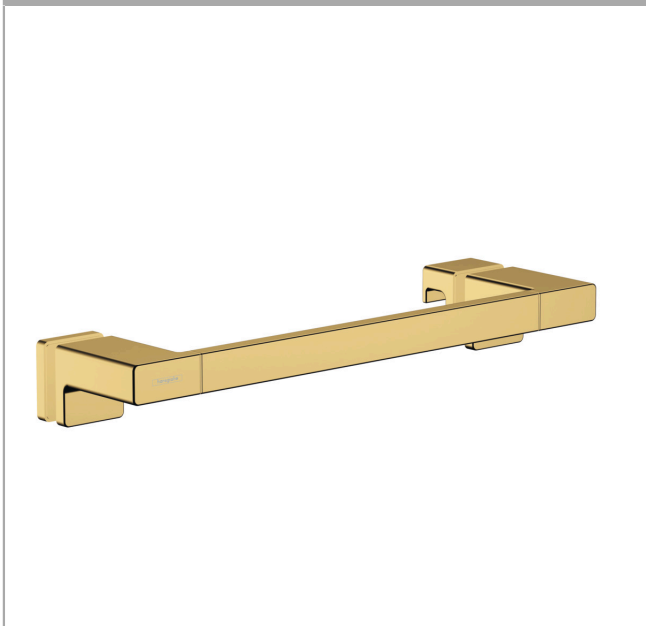

AddStoris

Shower door handle

Finish: **Polished Gold Optic** Article Number: **41759990**

Description

product features

- material: metal
- holder material: metal
- length: 398 mm
- with mounting material
- thickness of glass: 6 - 12 mm
- drilling distance: 350 mm
- diameter drill hole: 6 mm
- can be used simultaneously as a bath towel holder
- concealed fastening

Design awards

reddot winner 2021

Product image

Scale drawing