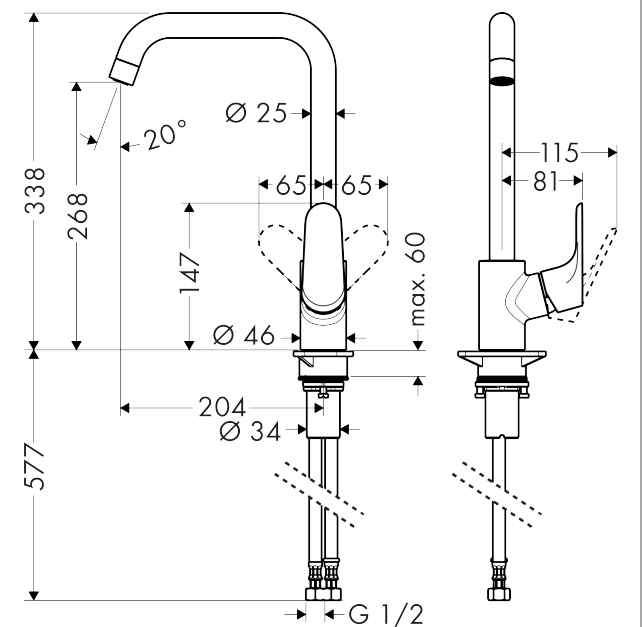

Decor

Single lever kitchen mixer 260, 7 l/min, 1jet

Finish: **Matt Black** Article Number: **31820673**

Description

product features

- ComfortZone 260
- swivel range adjustable in 3 steps 110°, 150° or 360°
- normal spray
- connection dimension: DN15
- maximum flow rate at 3 bar: 7 l/min
- ceramic cartridge
- connection type: G ½ connections
- temperature limitation adjustable
- suitable for continuous flow water heaters

Technology

Product image

Scale drawing

Flowchart