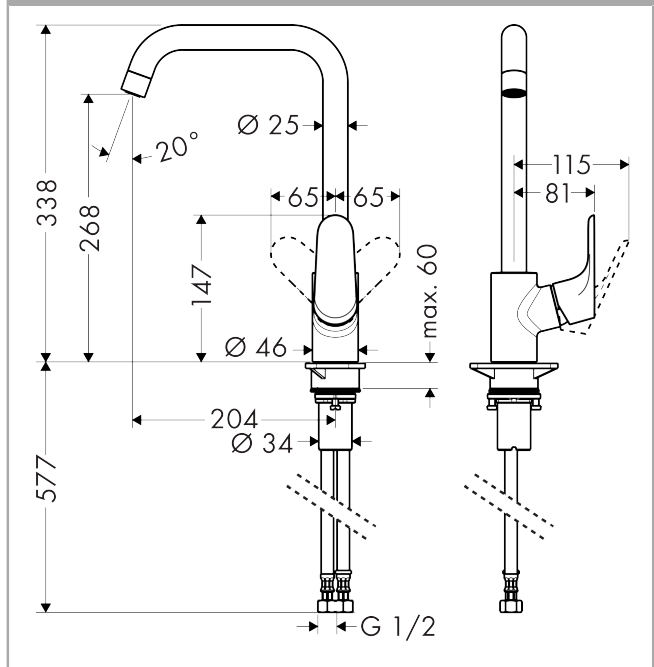

Decor

Single lever kitchen mixer 260, 7 l/min, 1jet

Finish: **Brushed Black Chrome** Article Number: **31820343**

Description

product features

- ComfortZone 260
- swivel range adjustable in 3 steps 110°, 150° or 360°
- normal spray
- connection dimension: DN15
- maximum flow rate at 3 bar: 7 l/min
- ceramic cartridge
- connection type: G ½ connections
- temperature limitation adjustable
- suitable for continuous flow water heaters

Technology

Product image

Scale drawing

Flowchart