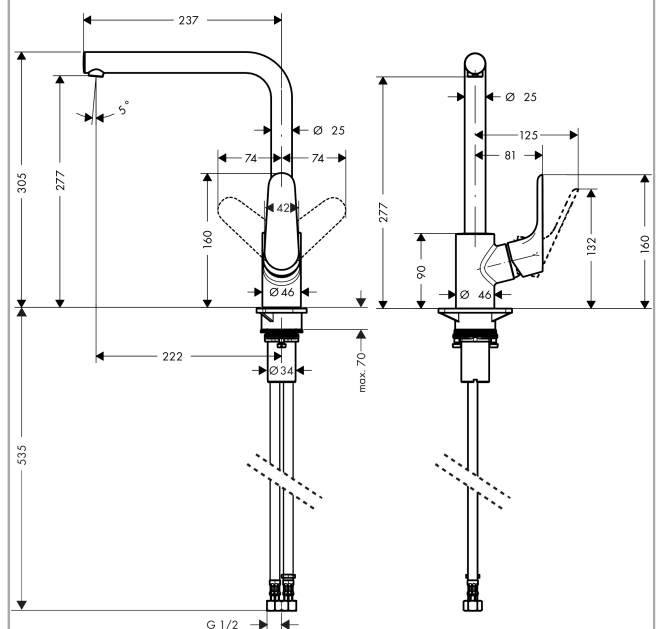

Decor

Single lever kitchen mixer 280, 1jet

Finish: **Matt Black** Article Number: **31817673**

Description

product features

- I-spout
- swivel range adjustable in 3 steps 110°, 150° or 360°
- laminar spray
- connection dimension: DN15
- maximum flow rate at 3 bar: 7 l/min
- ceramic cartridge
- connection type: G ½ connections
- temperature limitation adjustable
- suitable for continuous flow water heaters

Technology

Product image

Scale drawing

Flowchart