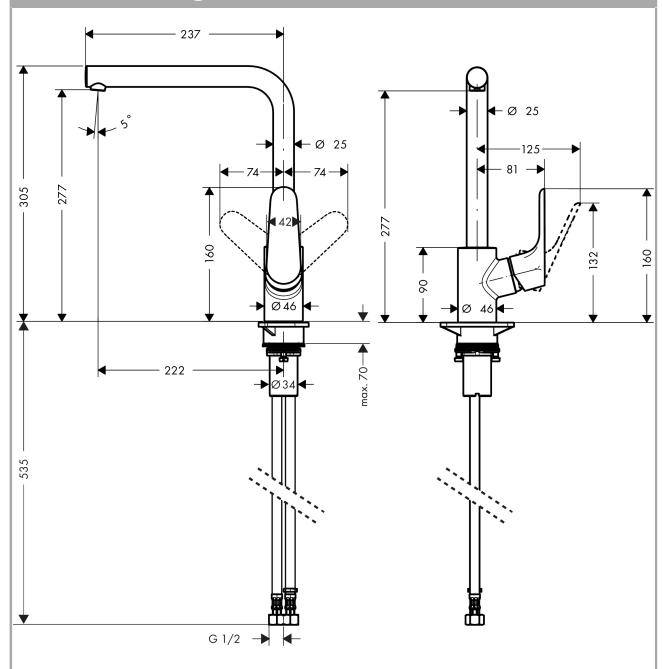

Decor

Single lever kitchen mixer 280, 1jet

Finish: **Brushed Black Chrome** Article Number: **31817343**

Description

product features

- I-spout
- swivel range adjustable in 3 steps 110°, 150° or 360°
- laminar spray
- connection dimension: DN15
- maximum flow rate at 3 bar: 7 l/min
- ceramic cartridge
- connection type: G ½ connections
- temperature limitation adjustable
- suitable for continuous flow water heaters

Technology

Product image

Scale drawing

Flowchart