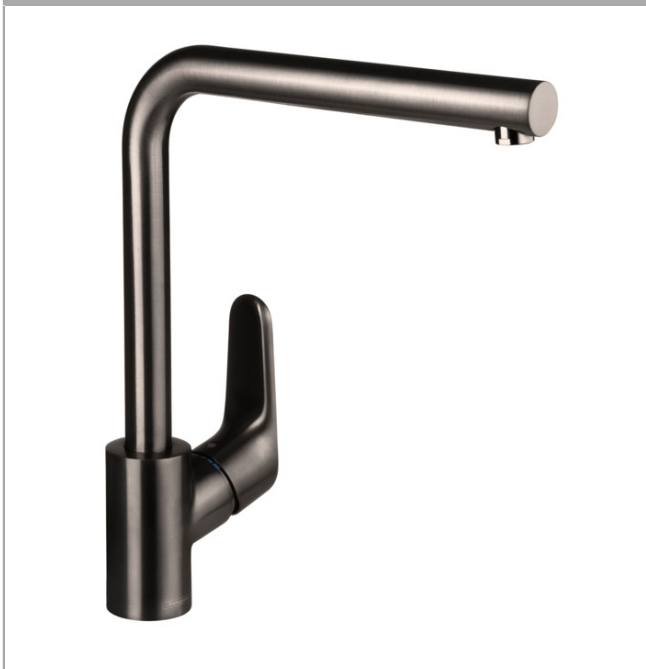

Decor

Single lever kitchen mixer 280, 1jet

Finish: **Brushed Black Chrome** Article Number: **31817343**

Description

product features

- I-spout
- swivel range adjustable in 3 steps 110°, 150° or 360°
- laminar spray
- connection dimension: DN15
- maximum flow rate at 3 bar: 7 l/min
- ceramic cartridge
- connection type: G ½ connections
- temperature limitation adjustable
- suitable for continuous flow water heaters

Technology

Product image

Scale drawing

Flowchart