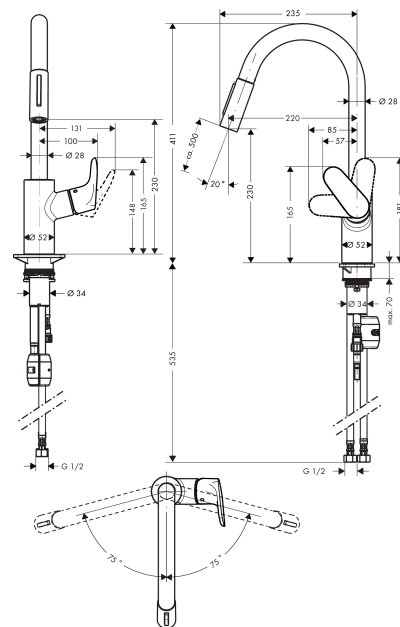

Decor

Single lever kitchen mixer 240, 7 l/min, pull-out spray, 2jet

Finish: **Matt Black** Article Number: **31815673**

Description

product features

- swivel range 150°
- laminar spray, shower spray
- lockable shower spray, spray returns through pressing spray diverter
- MagFit magnetic shower support
- quick connect hose
- connection dimension: DN15
- maximum flow rate at 3 bar: 7 l/min
- ceramic cartridge
- connection type: G 1/2 connections
- temperature limitation adjustable
- integrated non-return valve
- suitable for continuous flow water heaters
- extension length up to 50 cm

Technology

Product image

Scale drawing

Decor

Single lever kitchen mixer 240, 7 l/min, pull-out spray, 2jet

Finish: **Matt Black** Article Number: **31815673**

Flowchart