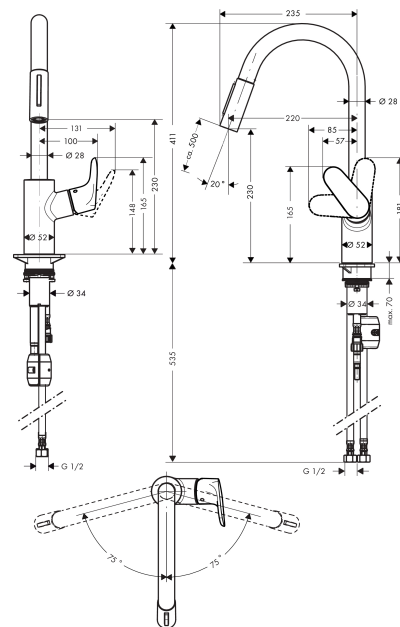

Decor

Single lever kitchen mixer 240, 7 l/min, pull-out spray, 2jet
 Finish: **Brushed Black Chrome** Article Number: **31815343**

Description

product features

- swivel range 150°
- laminar spray, shower spray
- lockable shower spray, spray returns through pressing spray diverter
- MagFit magnetic shower support
- quick connect hose
- connection dimension: DN15
- maximum flow rate at 3 bar: 7 l/min
- ceramic cartridge
- connection type: G 1/2 connections
- temperature limitation adjustable
- integrated non-return valve
- suitable for continuous flow water heaters
- extension length up to 50 cm

Technology

Product image

Scale drawing

Decor

Single lever kitchen mixer 240, 7 l/min, pull-out spray, 2jet

Finish: **Brushed Black Chrome** Article Number: **31815343**

Flowchart