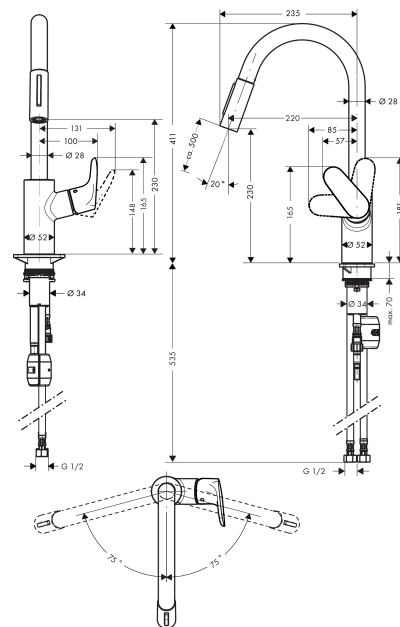

Decor

Single lever kitchen mixer 240, 7 l/min, pull-out spray, 2jet

Finish: **Chrome** Article Number: **31815223**

Description

product features

- swivel range 150°
- laminar spray, shower spray
- lockable shower spray, spray returns through pressing spray diverter
- MagFit magnetic shower support
- quick connect hose
- connection dimension: DN15
- maximum flow rate at 3 bar: 7 l/min
- ceramic cartridge
- connection type: G 1/2 connections
- temperature limitation adjustable
- integrated non-return valve
- suitable for continuous flow water heaters
- extension length up to 50 cm

Technology

Product image

Scale drawing

Decor

Single lever kitchen mixer 240, 7 l/min, pull-out spray, 2jet

Finish: **Chrome** Article Number: **31815223**

Flowchart