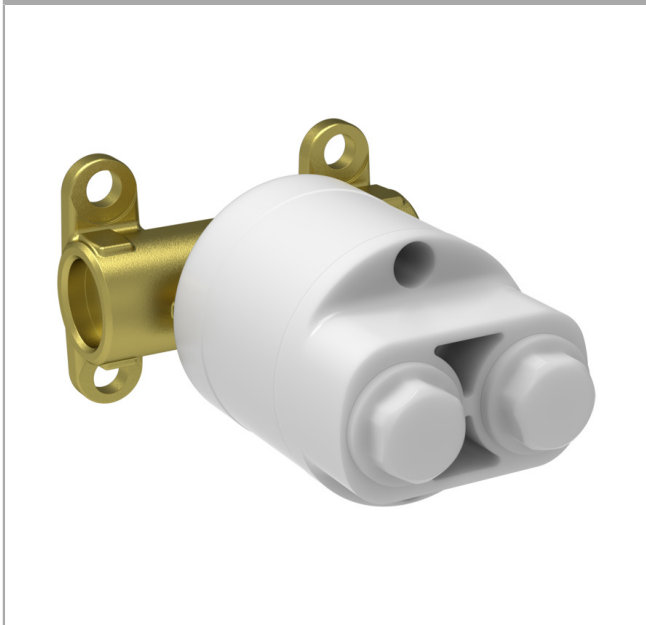

**Basic set for mixed water bidette**

Finish: Article Number: **29235180**

**Description**

**product features**

- suitable for: all bidette hand showers for mixed water
- wall-mounted
- minimum mounting depth: 45 mm
- maximum mounting depth: 60 mm
- connection dimension: Rp 1/2
- hot and cold water connection necessary

**Product image**

**Scale drawing**

**Basic set for mixed water bidette**  
 Finish:     Article Number: **29235180**

**Exploded Drawing**

Year of production: >10/22

**Basic set for mixed water bidette**  
 Finish: Article Number: **29235180**

**Spare part list**

Year of production: >10/22

Pos.	Description	Article Number	PC	PU
1	flushing unit complete	94573000	8	1
2	O-ring 18x2	98181000	2	1
3	O-ring 8x2	98112000	1	1