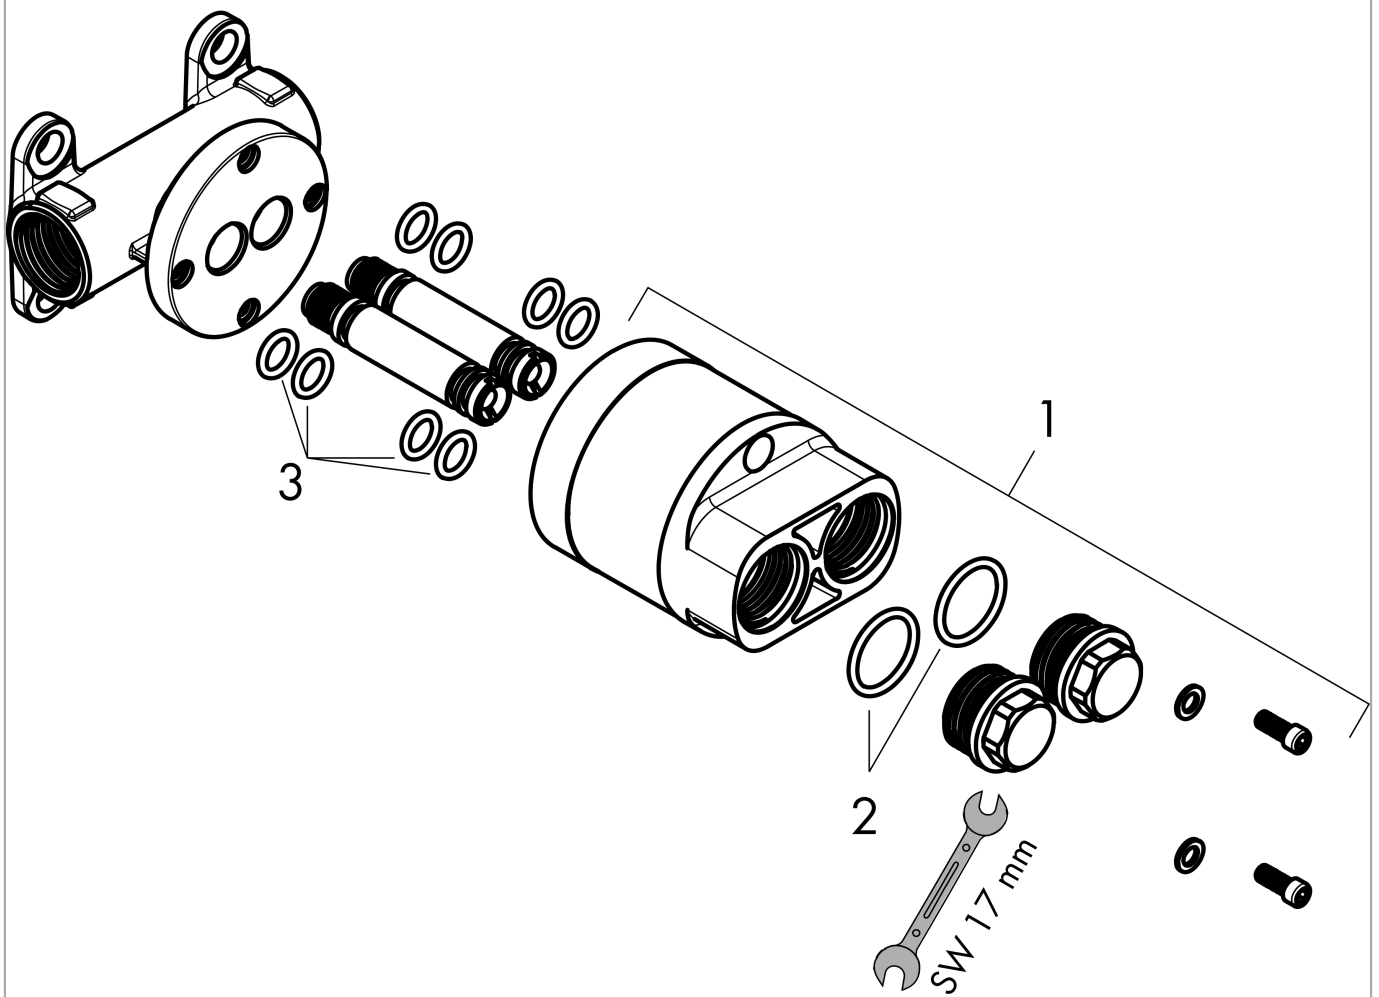

**Basic set for mixed water bidette**

Finish: Article Number: **29235180**

**Description**

**product features**

- suitable for: all bidette hand showers for mixed water
- wall-mounted
- minimum mounting depth: 45 mm
- maximum mounting depth: 60 mm
- connection dimension: Rp 1/2
- hot and cold water connection necessary

**Product image**

**Scale drawing**

**Basic set for mixed water bidette**  
 Finish:     Article Number: **29235180**

**Exploded Drawing**

Year of production: >10/22

**Basic set for mixed water bidette**  
 Finish: Article Number: **29235180**

**Spare part list**

Year of production: >10/22

Pos.	Description	Article Number	PC	PU
1	flushing unit complete	94573000	8	1
2	O-ring 18x2	98181000	2	1
3	O-ring 8x2	98112000	1	1