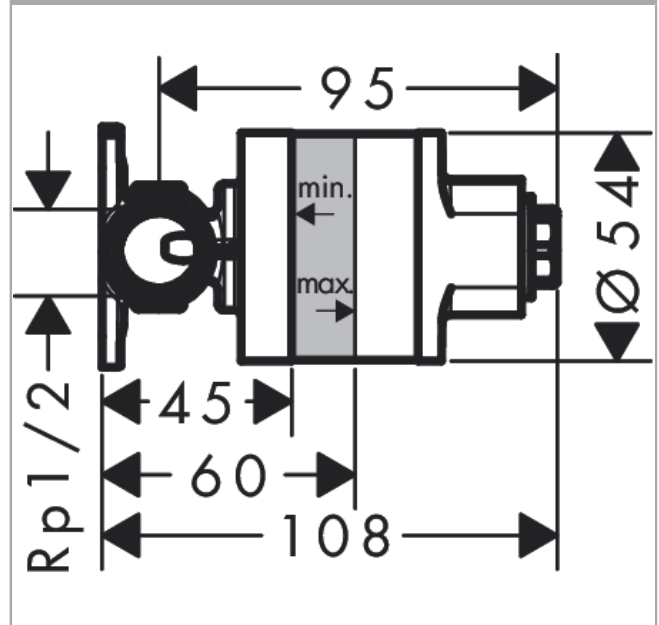

**Basic set for mixed water bidette**

Finish: Article Number: **29235180**

**Description**

**product features**

- suitable for: all bidette hand showers for mixed water
- wall-mounted
- minimum mounting depth: 45 mm
- maximum mounting depth: 60 mm
- connection dimension: Rp 1/2
- hot and cold water connection necessary

**Product image**

**Scale drawing**

**Basic set for mixed water bidette**  
 Finish:     Article Number: **29235180**

**Exploded Drawing**

Year of production: >10/22

**Basic set for mixed water bidette**  
 Finish: Article Number: **29235180**

**Spare part list**

Year of production: >10/22

Pos.	Description	Article Number	PC	PU
1	flushing unit complete	94573000	8	1
2	O-ring 18x2	98181000	2	1
3	O-ring 8x2	98112000	1	1