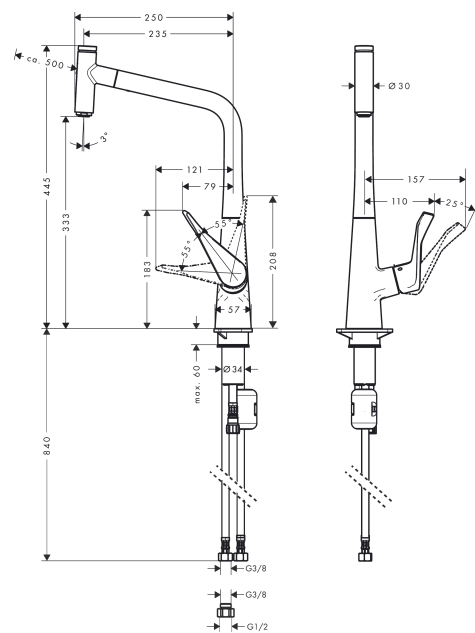

Metris Select M71

Single lever kitchen mixer 320, pull-out spout, 1jet

Finish: **Chrome** Article Number: **14884003**

Description

product features

- ComfortZone 320
- swivel range adjustable in 2 steps to 110° or 150°
- laminar spray
- Select button for a comfortable start/stop of the water flow
- MagFit magnetic shower support
- connection dimension: DN15
- maximum flow rate at 3 bar: 8,4 l/min
- ceramic cartridge
- connection type: G ½ connections
- temperature limitation adjustable
- integrated non-return valve
- suitable for continuous flow water heaters
- extension length up to 50 cm

Technology

Product image

Scale drawing

Metris Select M71
Single lever kitchen mixer 320, pull-out spout, 1jet
 Finish: **Chrome** Article Number: **14884003**

Flowchart