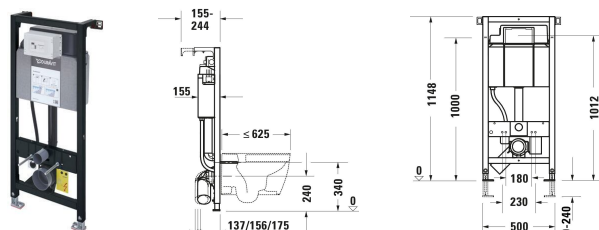

## Installation element dry installation for WC Standard # WD1011000080

| < 500 mm > |

Installation element dry installation for WC Standard	Dimension	Weight	Order number
6 l, Powder-coated, Type of installation: In standard lightweight construction, In front of solid wall, Type of mounting: Drywall, Max. projection toilet: 625 mm, Height adjustable: 240 mm, Flush operation: Mechanical, Flush operation position: Front, Adjustable flush volumes, Flush type: Dual Flush, insulated against condensation, Throttle for regulating the flush flow, Self-supporting, Suitable for panelling with plasterboards			
<b>Colors</b>			
00 White Alpin			
<b>Variant</b>			
		14.200 kg	WD1011000080
<b>Suitable products</b>			
Mechanical actuator plate for WC A1 Plastic, Dual Flush, Flush operation: Mechanical, Flush operation technology: Manual, Type of installation: surface mounted, Flush-mounted, Incl. installation frame, Including mounting kit, Incl. push rod	217 x 10 mm	0.313 kg	WD5001
Mechanical actuator plate for WC A1 Glass, Dual Flush, Flush operation technology: Manual, Type of installation: surface mounted, Flush-mounted, Incl. installation frame, Including mounting kit, Incl. push rod	230 x 14 mm	0.7 kg	WD5002
<b>Installation accessories</b>			
Vario Connector Set	220 x 260 mm	0.7 kg	100691
Installation frame Type of installation: Flush-mounted	290 x 35 mm	0.3 kg	WD6001
Wall connection set for WC 365 mm, Elongated	365 x 180 mm	0.8 kg	WD6010
Vario Connector Set Suitable for series: SensoWash Starck f, For pre-wall carrier: with conduit pipe, 82-115 mm	220 x 60 mm	0.28 kg	100731
Extension set Suitable for increased installation height	230 x 310 mm	1.73 kg	WD6012
Noise reduction set	65 x 35 mm	0.057 kg	WD6015
<b>Suitable products</b>			