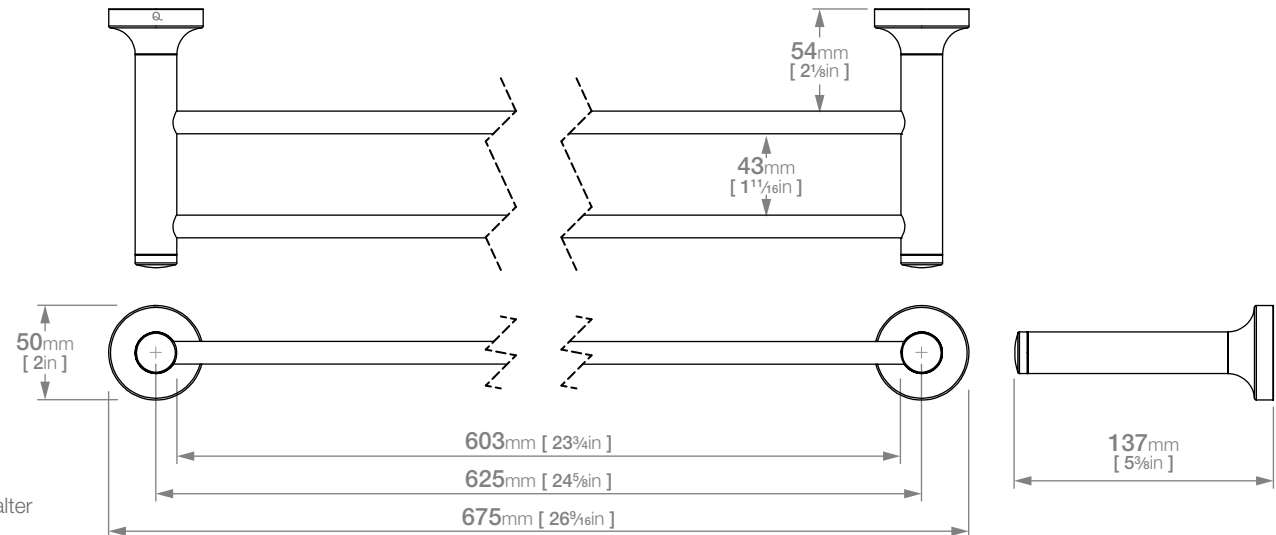

## FELICITY LR2682 DOUBLE TOWEL RAIL 650mm / 25in

**Code:** BALR2682CHRM  
**Finish:** Polished Chrome

**Code:** BALR2682MBLK  
**Finish:** Matt BLACK

Wall Fixings Supplied:  
**Masonry**

Original UX Fischer®  
Wall Plug supplied.

Dimensions given are in mm and inches. LIQUIDRed® reserves the right to alter and /or remove designs from time to time without prior notice. This drawing is to be used for reference purposes only. E &O.E.