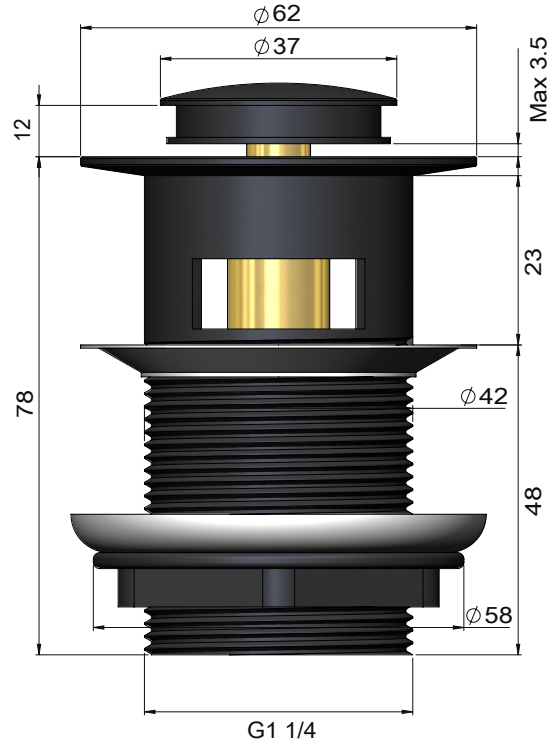

SPECIFICATIONS

CREDENTIALS

- Watermark AS/NZS 3718:2005