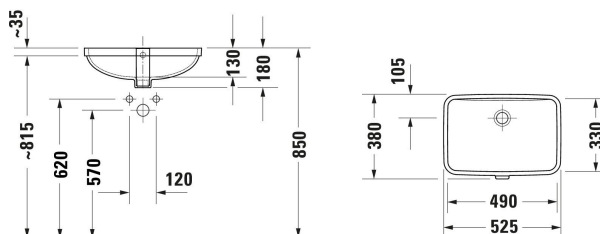

Built-in basin # 03954900282

|< 525 mm >|

Built-in basin	Dimension	Weight	Order number
Washbasin version: Installation, Type of mounting: undercounter, Incl. fixings for installation in wooden consoles			
<b>Colors</b>			
00 White Alpin			
<b>Variant</b>			
☒ Installation, 525x380 mm, White High Gloss, Overflow: Yes, grounded		7.900 kg	03954900282
<b>Accessory</b>			
Push-open waste Suitable for washbasin with overflow, Ø 63,5 mm	Ø 63.5 mm	0.35 kg	005052

All drawings contain the necessary measurements which are subject to standard tolerances. They are stated in mm and are non-binding. Exact measurements, in particular for customised installation scenarios, can only be taken from the finished piece.