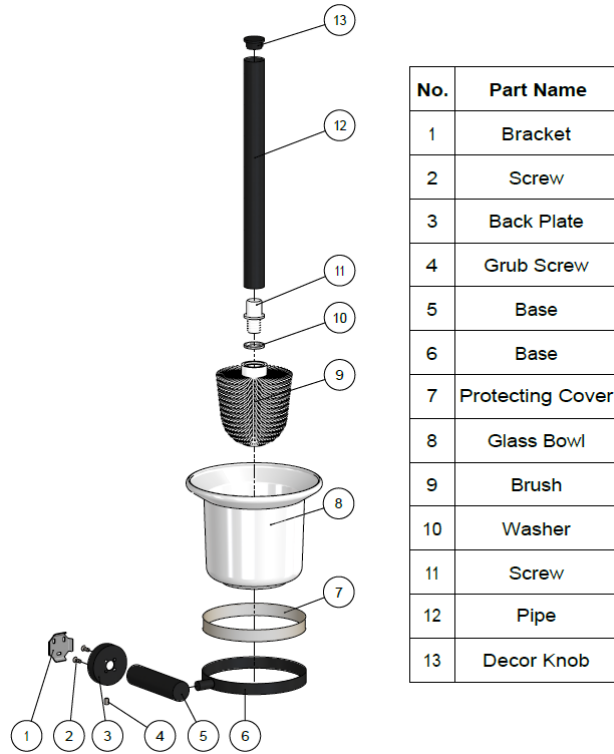

MTO01-R ROUND TOILET BRUSH

meir®

MATTE BLACK
MTO01-R

CHROME
MTO01-R-C

CHAMPAGNE
MTO01-R-CH

**TIGER
BRONZE**
MTO01-R-BB

**BRUSHED
NICKEL**
MTO01-R-
PVDBN

**AVAILABLE
FINISHES**

FEATURES

- 10 Year warranty
- Box Weight 1.1 kg

CARE

- Do not install tapware using any form of acetone silicones.
- Do not apply physical items (such as tools) directly to product.
- Never use house-hold or commercial detergents, citrus based cleaners, or abrasive cleaners.
- Clean using a mild washing soap solution rinsed, and dry with a soft cloth.
- Check for any product defects before installation.
- Refer to the installation manual for correct installation.

EXPLODED VIEW

SPECIFICATIONS