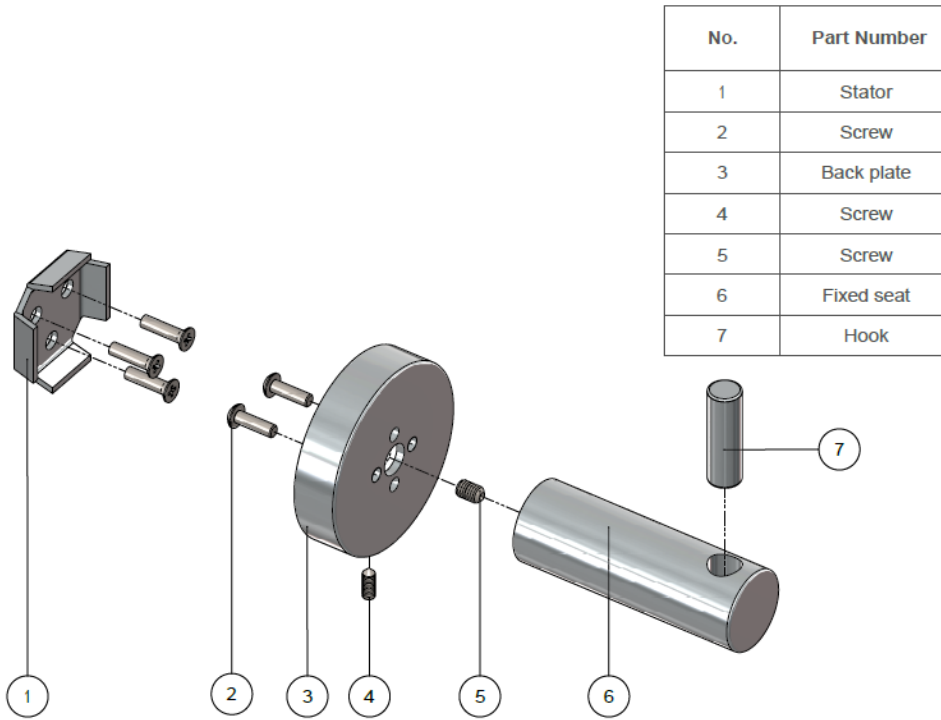

## ROUND ROBE HOOK

meir®

CHROME  
MR03-R-C

AVAILABLE  
FINISH

### EXPLODED VIEW