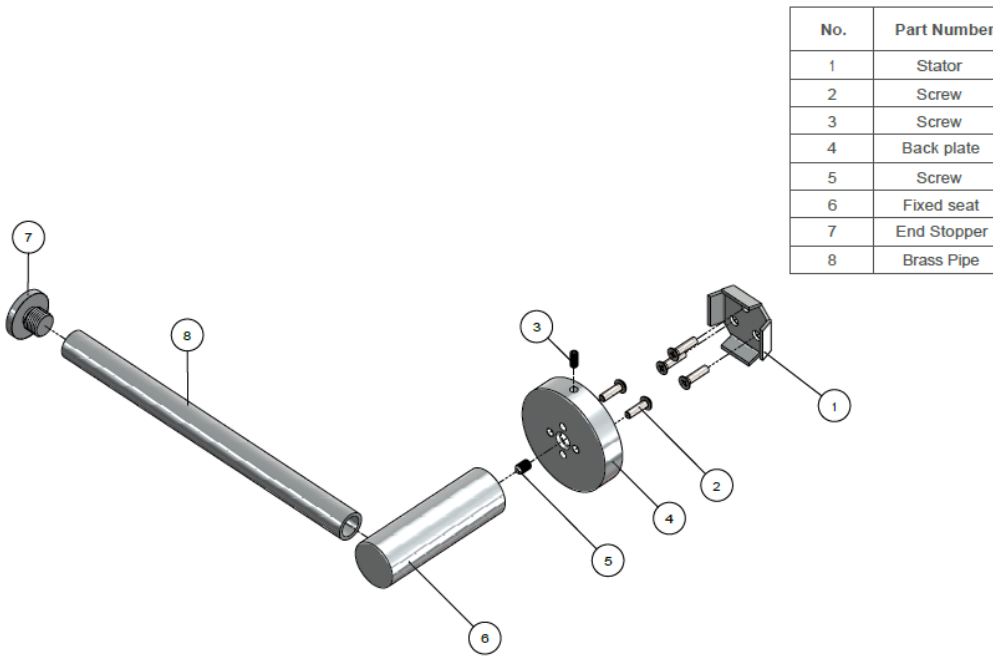

MR02-R-C

TOILET ROLL HOLDER

meir®

CHROME
MR02-R-C

AVAILABLE
FINISHES

EXPLODED VIEW

CARE

- Do not install tapware using any form of acetone silicones.
- Do not apply physical items (such as tools) directly to product.
- Never use house-hold or commercial detergents, citrus based cleaners, or abrasive cleaners.
- Clean using a mild washing soap solution rinsed, and dry with a soft cloth.
- Check for any product defects before installation.
- Refer to the installation manual for correct installation.

FEATURES

- 10 Year warranty
- Solid brass construction
- Box Weight 0.3

SPECIFICATIONS