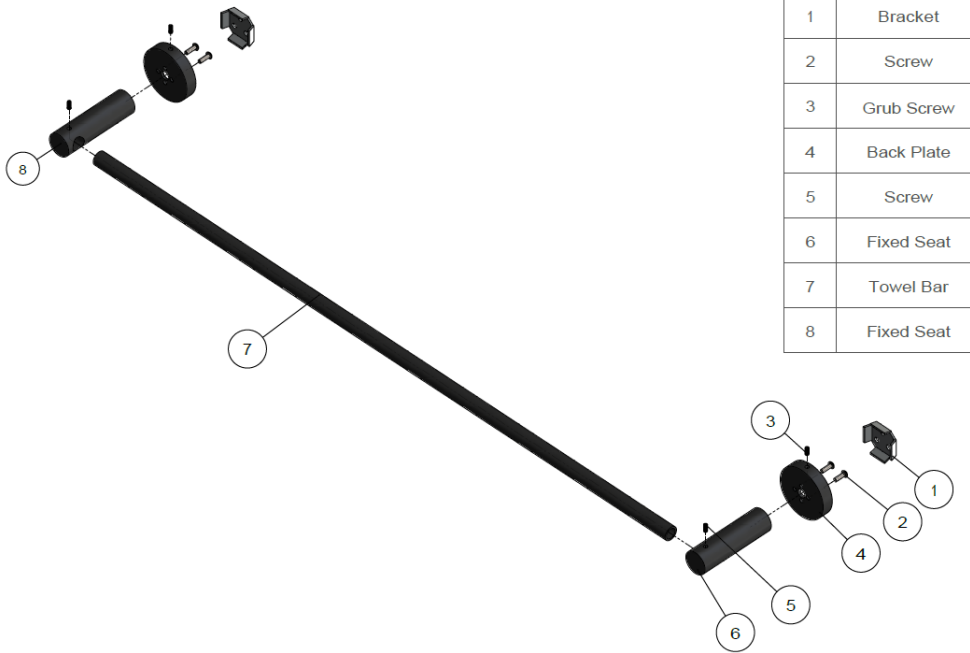

## ROUND SINGLE RAIL

meir®

MATTE BLACK  
MR01-SR60

CHAMPAGNE  
MR01-SR60  
-CH

TIGER  
BRONZE  
MR01-SR60  
-BB

BRUSHED  
NICKEL  
MR01-SR60  
-PVDBN

AVAILABLE  
FINISHES

### EXPLODED VIEW

No.	Part Name
1	Bracket
2	Screw
3	Grub Screw
4	Back Plate
5	Screw
6	Fixed Seat
7	Towel Bar
8	Fixed Seat