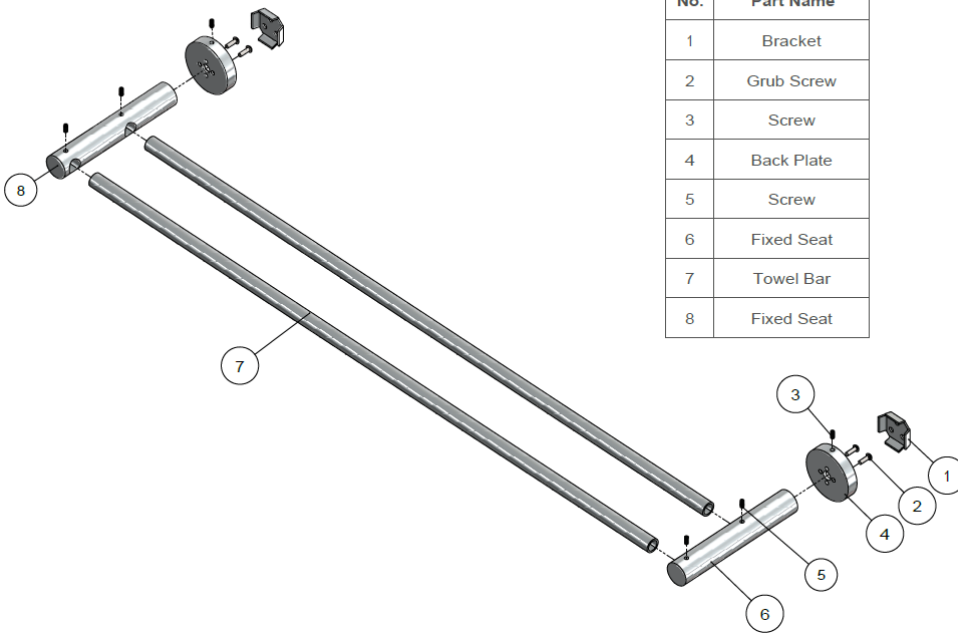

## ROUND DOUBLE RAIL

meir®

CHROME  
MR01-R-C

CHROME  
FINISH

### EXPLODED VIEW

No.	Part Name
1	Bracket
2	Grub Screw
3	Screw
4	Back Plate
5	Screw
6	Fixed Seat
7	Towel Bar
8	Fixed Seat