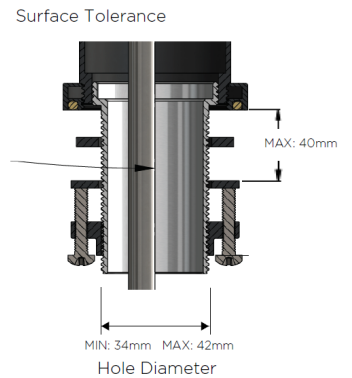

AVAILABLE
FINISHES

FEATURES

- 10 Year warranty
- Flow rate 5.5L p/m
- European components and cartridge
- Solid brass construction
- Pull out hand spout
- Box Weight 2.9 Kg

CARE

- Do not install tapware using any form of acetone silicons.
- Do not apply physical items (such as tools) directly to product.
- Never use house-hold or commercial detergents, citrus based cleaners, or abrasive cleaners.
- Clean using a mild washing soap solution rinsed, and dry with a soft cloth.
- Check for any product defects before installation.
- Refer to the installation manual for correct installation.

SPECIFICATIONS

TOLERANCES

FLOW RATE GRAPH

CREDENTIALS

- Watermark AS/NZS3718WMKA25013
- WELS Rated 5 Star

EXPLODED VIEW

No.	Part Name	QTY
1	Spray Head	1
2	Cover	1
3	Spout	1
4	O-ring	2
5	Connector	1
6	Rubber Sleeve	1
7	Body	1
8	Kerox Cartridge	1
9	Washer	1
10	Locking Nut	1
11	Decor Cover	1
12	Handle	1
13	Screw	1
14	Decor Button	1
15	Dressing Ring	1
16	Thread	1
17	O-ring	1
18	Washer	1
19	Washer	1
20	Nut	1
21	Screw	2
22	O-ring	3
23	Welding Inlet Pipe	1
24	Welding Outlet Pipe	1
25	Welding Inlet Pipe	1
26	Washer	1
27	Connector	1
28	Non-return Valve	1
29	Connector	1
30	Weight Ball	1
31	Cover	1
32	Pull Out Hose	1
33	Hose	2