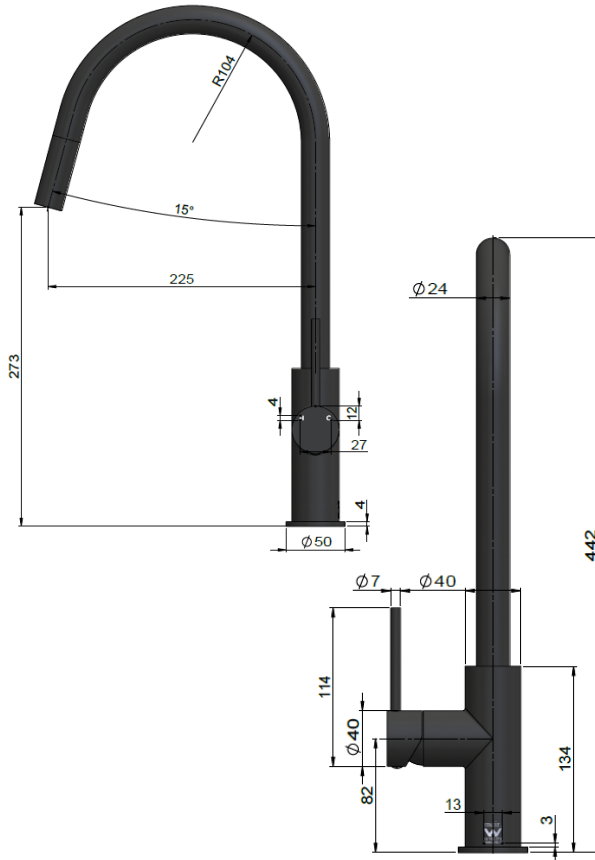

AVAILABLE
FINISHES

FEATURES

- 10 Year warranty
- Flow rate 5.5L p/m
- European components and cartridge
- Solid brass construction
- Pull out hand spout
- Box Weight 2.9 Kg

CARE

- Do not install tapware using any form of acetone silicons.
- Do not apply physical items (such as tools) directly to product.
- Never use house-hold or commercial detergents, citrus based cleaners, or abrasive cleaners.
- Clean using a mild washing soap solution rinsed, and dry with a soft cloth.
- Check for any product defects before installation.
- Refer to the installation manual for correct installation.

SPECIFICATIONS

TOLERANCES

FLOW RATE GRAPH

CREDENTIALS

- Watermark AS/NZS3718WMKA25013
- WELS Rated 5 Star

EXPLODED VIEW

No.	Part Name	QTY
1	Spray Head	1
2	Cover	1
3	Spout	1
4	O-ring	2
5	Connector	1
6	Rubber Sleeve	1
7	Body	1
8	Kerox Cartridge	1
9	Washer	1
10	Locking Nut	1
11	Decor Cover	1
12	Handle	1
13	Screw	1
14	Decor Button	1
15	Dressing Ring	1
16	Thread	1
17	O-ring	1
18	Washer	1
19	Washer	1
20	Nut	1
21	Screw	2
22	O-ring	3
23	Welding Inlet Pipe	1
24	Welding Outlet Pipe	1
25	Welding Inlet Pipe	1
26	Washer	1
27	Connector	1
28	Non-return Valve	1
29	Connector	1
30	Weight Ball	1
31	Cover	1
32	Pull Out Hose	1
33	Hose	2