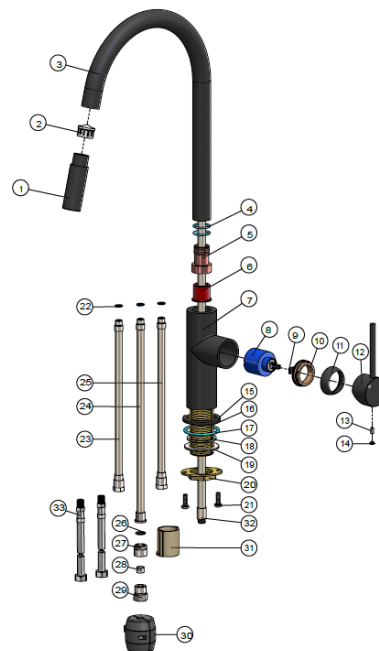

AVAILABLE
FINISHES

FEATURES

- 10 Year warranty
- Flow rate 5.5L p/m
- European components and cartridge
- Solid brass construction
- Pull out hand spout
- Box Weight 2.9 Kg

CARE

- Do not install tapware using any form of acetone silicons.
- Do not apply physical items (such as tools) directly to product.
- Never use house-hold or commercial detergents, citrus based cleaners, or abrasive cleaners.
- Clean using a mild washing soap solution rinsed, and dry with a soft cloth.
- Check for any product defects before installation.
- Refer to the installation manual for correct installation.

SPECIFICATIONS

TOLERANCES

FLOW RATE GRAPH

CREDENTIALS

- Watermark AS/NZS3718WMKA25013
- WELS Rated 5 Star

EXPLODED VIEW

No.	Part Name	QTY
1	Spray Head	1
2	Cover	1
3	Spout	1
4	O-ring	2
5	Connector	1
6	Rubber Sleeve	1
7	Body	1
8	Kerox Cartridge	1
9	Washer	1
10	Locking Nut	1
11	Decor Cover	1
12	Handle	1
13	Screw	1
14	Decor Button	1
15	Dressing Ring	1
16	Thread	1
17	O-ring	1
18	Washer	1
19	Washer	1
20	Nut	1
21	Screw	2
22	O-ring	3
23	Welding Inlet Pipe	1
24	Welding Outlet Pipe	1
25	Welding Inlet Pipe	1
26	Washer	1
27	Connector	1
28	Non-return Valve	1
29	Connector	1
30	Weight Ball	1
31	Cover	1
32	Pull Out Hose	1
33	Hose	2