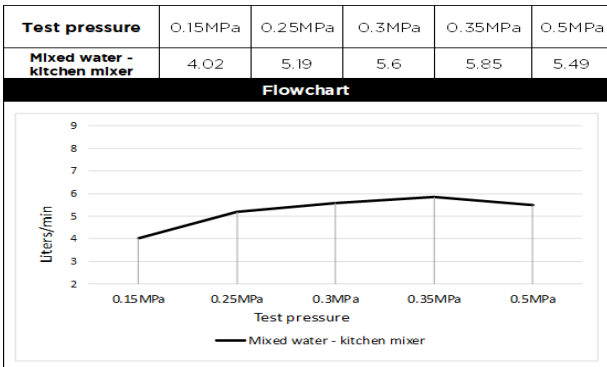

AVAILABLE
FINISHES

FEATURES

- 10 Year warranty
- Flow rate 5.5L p/m
- European components and cartridge
- Solid brass construction
- Pull out hand spout
- Box Weight 2.9 Kg

CARE

- Do not install tapware using any form of acetone silicons.
- Do not apply physical items (such as tools) directly to product.
- Never use house-hold or commercial detergents, citrus based cleaners, or abrasive cleaners.
- Clean using a mild washing soap solution rinsed, and dry with a soft cloth.
- Check for any product defects before installation.
- Refer to the installation manual for correct installation.

SPECIFICATIONS

TOLERANCES

FLOW RATE GRAPH

CREDENTIALS

- Watermark AS/NZS3718WMKA25013
- WELS Rated 5 Star

EXPLODED VIEW

No.	Part Name	QTY
1	Spray Head	1
2	Cover	1
3	Spout	1
4	O-ring	2
5	Connector	1
6	Rubber Sleeve	1
7	Body	1
8	Kerox Cartridge	1
9	Washer	1
10	Locking Nut	1
11	Decor Cover	1
12	Handle	1
13	Screw	1
14	Decor Button	1
15	Dressing Ring	1
16	Thread	1
17	O-ring	1
18	Washer	1
19	Washer	1
20	Nut	1
21	Screw	2
22	O-ring	3
23	Welding Inlet Pipe	1
24	Welding Outlet Pipe	1
25	Welding Inlet Pipe	1
26	Washer	1
27	Connector	1
28	Non-return Valve	1
29	Connector	1
30	Weight Ball	1
31	Cover	1
32	Pull Out Hose	1
33	Hose	2