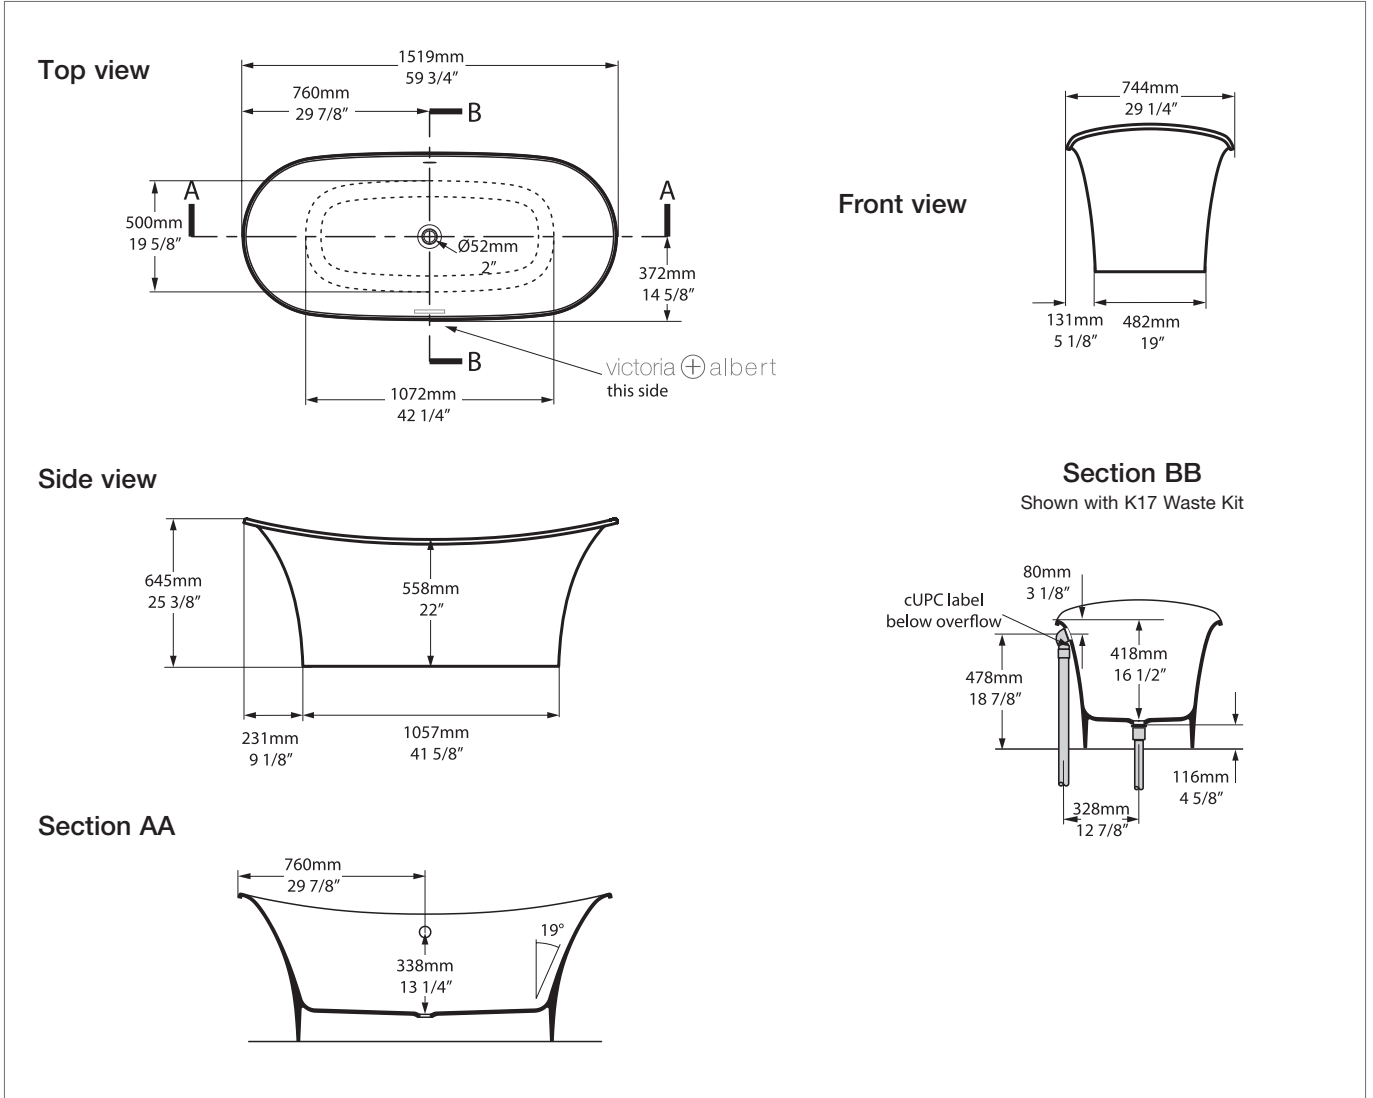

Toulouse 1500 TO1-N-SW-NO / TO1M-N-SM-NO

Qc rich in Volcanic Limestone™

BV-2.1_0077(C)

Recommended wastes: K-12-xx / K-17-xx / K-36-xx

250 KG	191 ltr
181 KG	122 ltr
59 KG	0 ltr

*All measurements subject to +/-5% tolerance
*Overflow hole not drilled