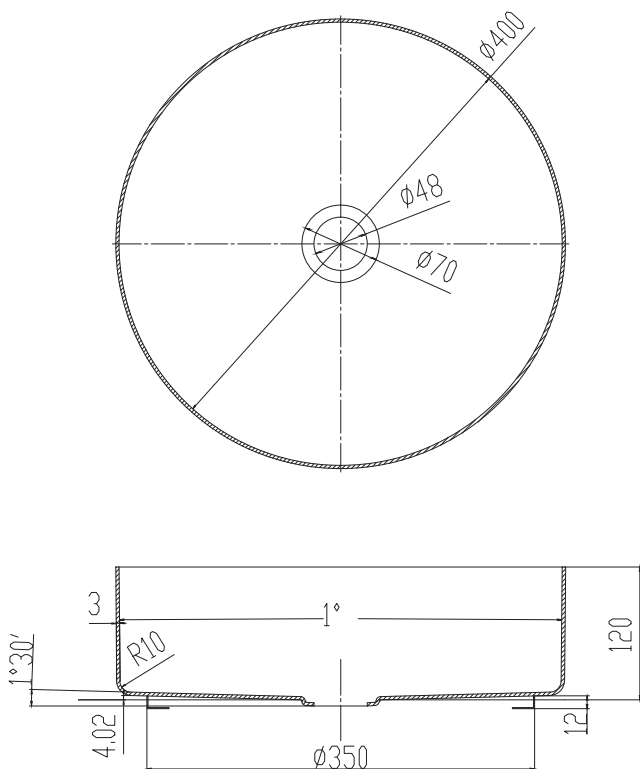

DIMENSIONAL DRAWING

AVAILABLE FINISHES

	S130-400-MB Matt Black
	S130-400-MW Matt White
	S130-400-GW Gloss White
	S130-400-BG Brushed Gold

CLEANING INSTRUCTIONS

Only use a soft cloth.
No harsh cleaning agents to be used.
No ammonia or bleach to be used.
No scourers or hard sponges.
Susceptible to light marking when used.