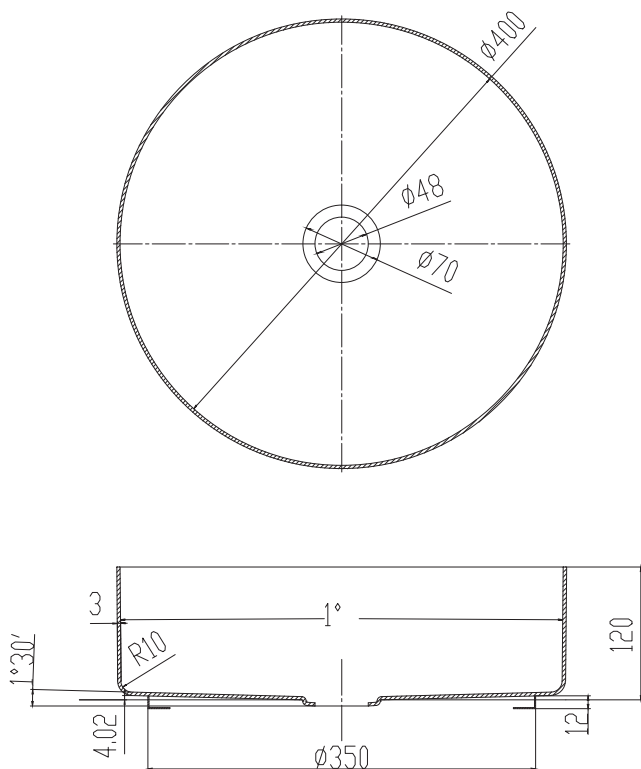

DIMENSIONAL DRAWING

AVAILABLE FINISHES

	S130-400-MB Matt Black
	S130-400-MW Matt White
	S130-400-GW Gloss White
	S130-400-BG Brushed Gold

CLEANING INSTRUCTIONS

Only use a soft cloth.
No harsh cleaning agents to be used.
No ammonia or bleach to be used.
No scourers or hard sponges.
Susceptible to light marking when used.