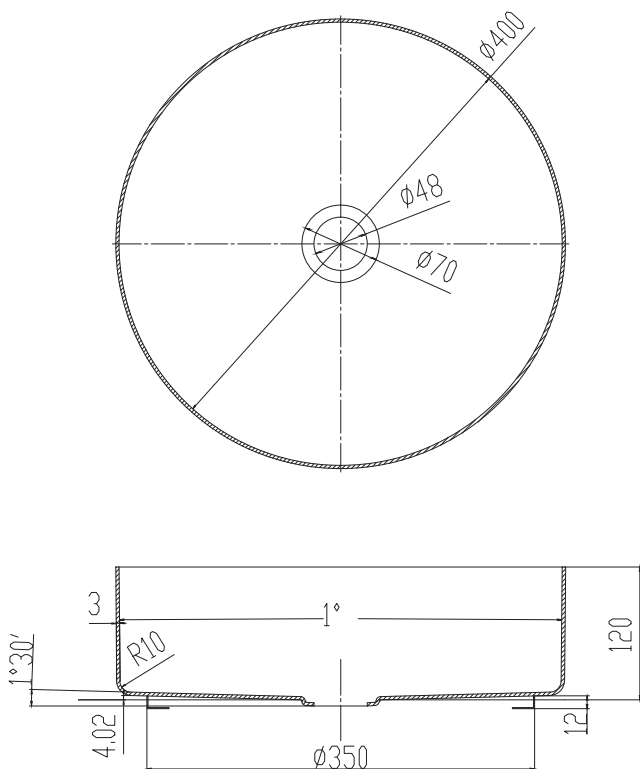

DIMENSIONAL DRAWING

AVAILABLE FINISHES

	S130-400-MB Matt Black
	S130-400-MW Matt White
	S130-400-GW Gloss White
	S13Q-400-BG Brushed Gold

CLEANING INSTRUCTIONS

Only use a soft cloth.
No harsh cleaning agents to be used.
No ammonia or bleach to be used.
No scourers or hard sponges.
Susceptible to light marking when used.