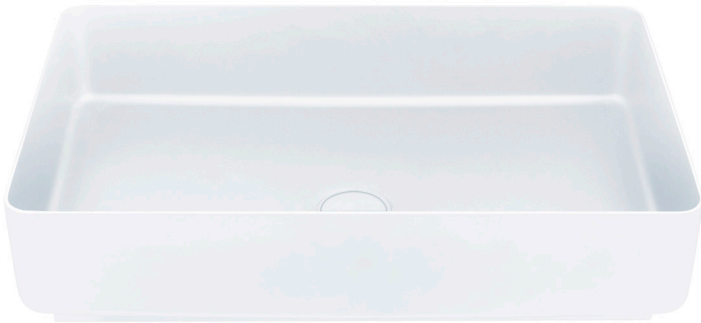

SIBO

STEEL BASINS

SURFACE MOUNTED - RECTANGULAR

Model Number :	S130-3452-MW
Colour :	Matt White
Width :	526mm
Depth :	346mm
Height :	120mm
Weight :	7.7 kg

DIMENSIONAL DRAWING

SECTION A-A

DESCRIPTION

3.5mm steel basin
Powder coated - Matt White
Unslotted basin waste included
No overflow
1 year warranty - manufacture fault only