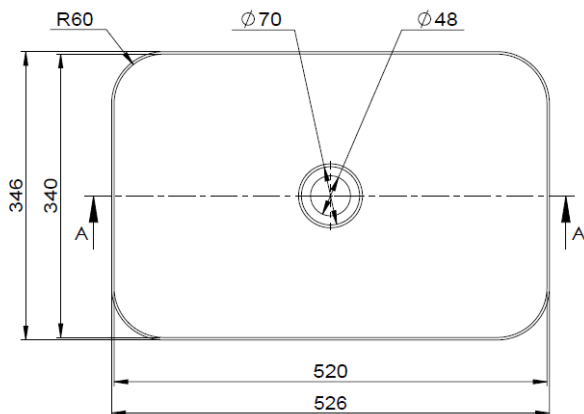

SIBO

STEEL BASINS

SURFACE MOUNTED - RECTANGULAR

Model Number :	S130-3452-MW
Colour :	Matt White
Width :	526mm
Depth :	346mm
Height :	120mm
Weight :	7.7 kg

DIMENSIONAL DRAWING

SECTION A-A

DESCRIPTION

3.5mm steel basin
Powder coated - Matt White
Unslotted basin waste included
No overflow
1 year warranty - manufacture fault only