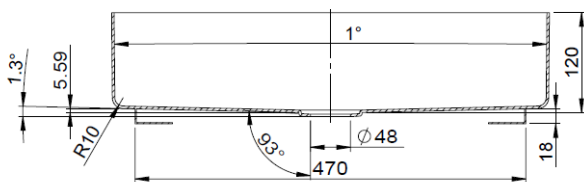

SIBO

STEEL BASINS

SURFACE MOUNTED - RECTANGULAR

Model Number :	S130-3452-MW
Colour :	Matt White
Width :	526mm
Depth :	346mm
Height :	120mm
Weight :	7.7 kg

DIMENSIONAL DRAWING

SECTION A-A

DESCRIPTION

3.5mm steel basin
Powder coated - Matt White
Unslotted basin waste included
No overflow
1 year warranty - manufacture fault only