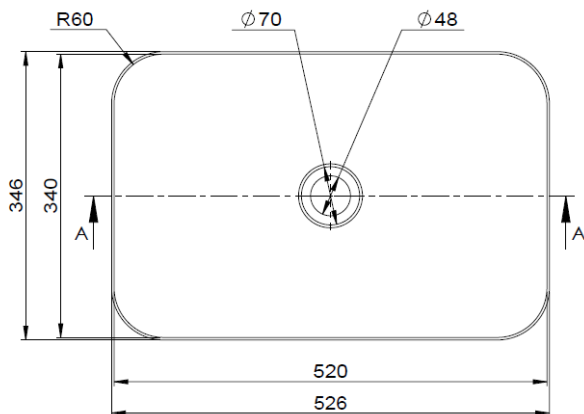

SIBO

STEEL BASINS

SURFACE MOUNTED - RECTANGULAR

Model Number :	S130-3452-MB
Colour :	Matt Black
Width :	526mm
Depth :	346mm
Height :	120mm
Weight :	7.7 kg

DIMENSIONAL DRAWING

SECTION A-A

DESCRIPTION

3.5mm steel basin
Powder coated - Matt Black
Unslotted basin waste included
No overflow
1 year warranty - manufacture fault only