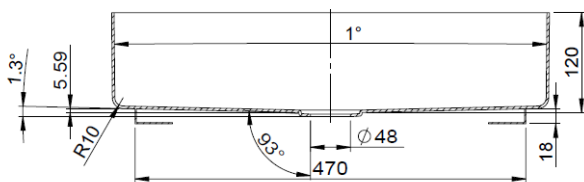

SIBO

STEEL BASINS

SURFACE MOUNTED - RECTANGULAR

Model Number :	S130-3452-MB
Colour :	Matt Black
Width :	526mm
Depth :	346mm
Height :	120mm
Weight :	7.7 kg

DIMENSIONAL DRAWING

SECTION A-A

DESCRIPTION

3.5mm steel basin
Powder coated - Matt Black
Unslotted basin waste included
No overflow
1 year warranty - manufacture fault only