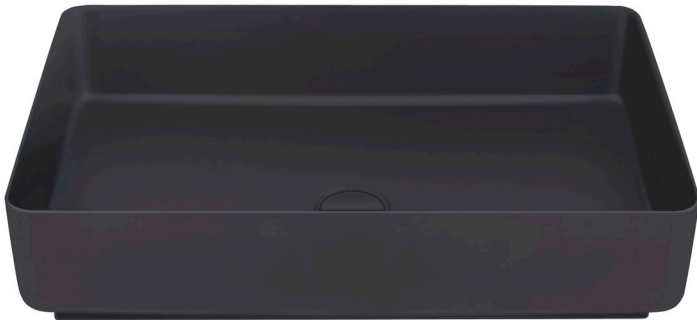

SIBO

STEEL BASINS

SURFACE MOUNTED - RECTANGULAR

Model Number :	S130-3452-MB
Colour :	Matt Black
Width :	526mm
Depth :	346mm
Height :	120mm
Weight :	7.7 kg

DIMENSIONAL DRAWING

SECTION A-A

DESCRIPTION

3.5mm steel basin
Powder coated - Matt Black
Unslotted basin waste included
No overflow
1 year warranty - manufacture fault only