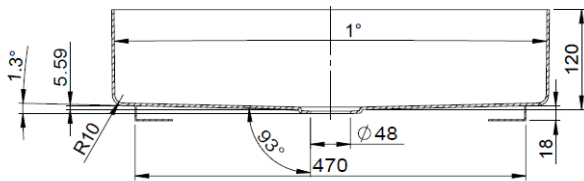

SIBO

STEEL BASINS

SURFACE MOUNTED - RECTANGULAR

Model Number :	S130-3452-GW
Colour :	Gloss White
Width :	526mm
Depth :	346mm
Height :	120mm
Weight :	7.7 kg

DIMENSIONAL DRAWING

SECTION A-A

DESCRIPTION

3.5mm steel basin
Powder coated - Gloss White
Unslotted basin waste included
No overflow
1 year warranty - manufacture fault only