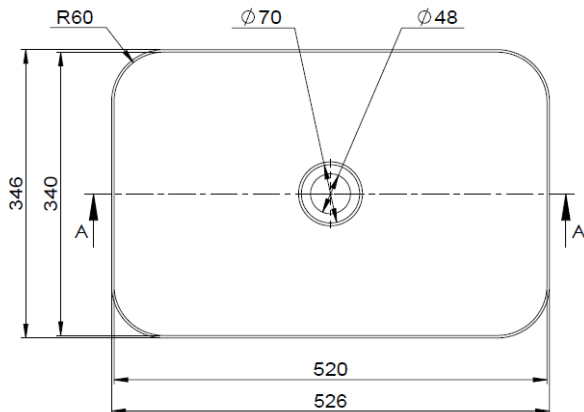

SIBO

STEEL BASINS

SURFACE MOUNTED - RECTANGULAR

Model Number :	S130-3452-GW
Colour :	Gloss White
Width :	526mm
Depth :	346mm
Height :	120mm
Weight :	7.7 kg

DIMENSIONAL DRAWING

SECTION A-A

DESCRIPTION

3.5mm steel basin
Powder coated - Gloss White
Unslotted basin waste included
No overflow
1 year warranty - manufacture fault only