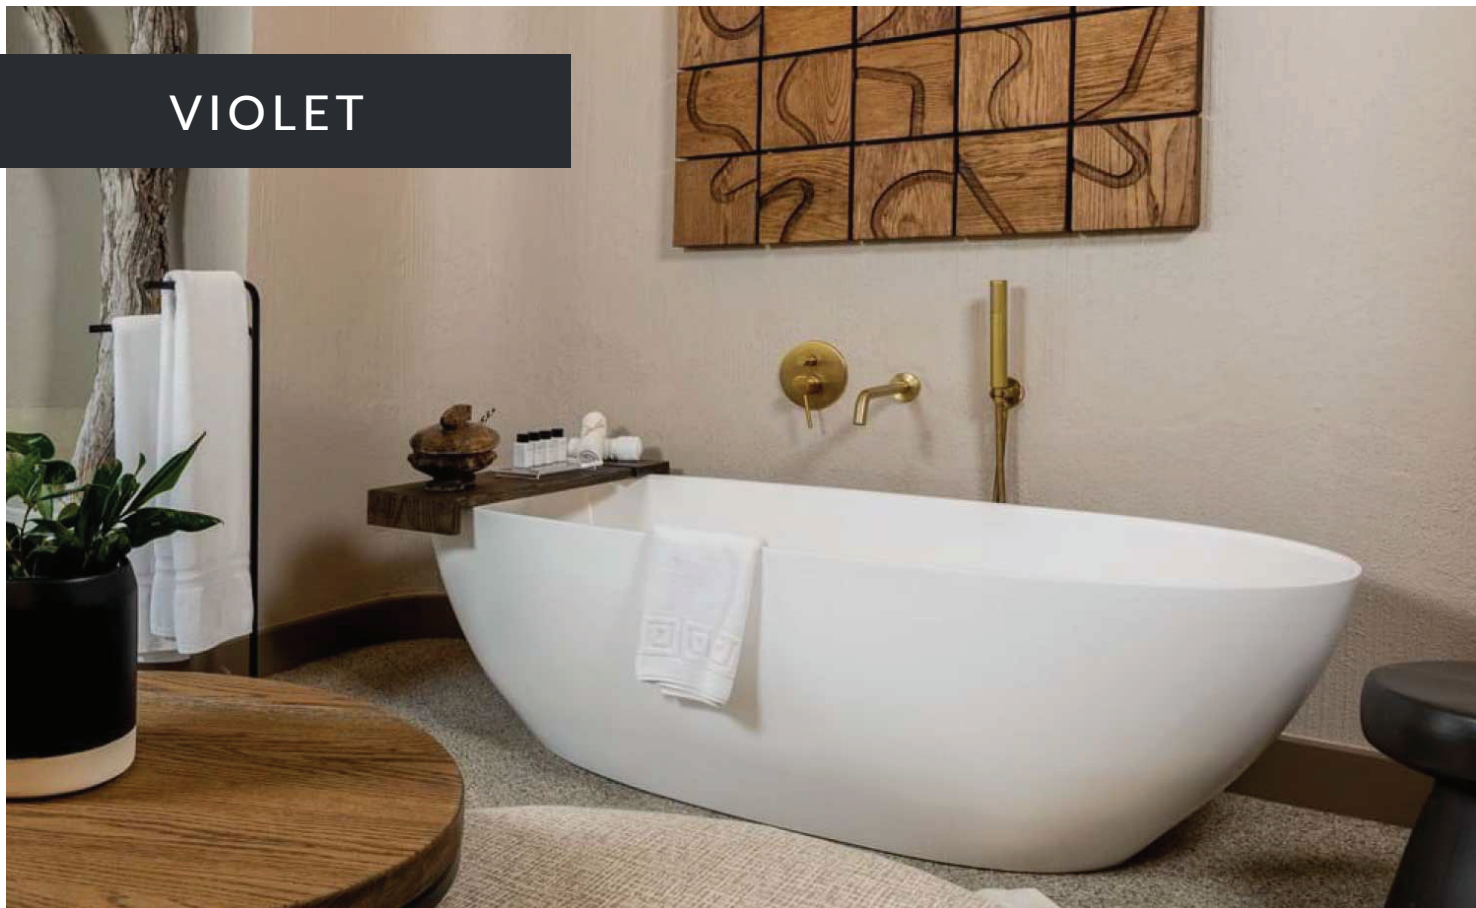

VIOLET

Inspired by traditional style that creates a dramatic atmosphere

VIOLET BATH

L 1720MM X W 765MM X H 495MM

Freestanding Bath - Base Dimensions: 1190 x 530 mm

Centre Plug: 50mm PVC Socket

The freestanding Violet bath is a modern design statement ideal for larger bathrooms. Its smooth, pebble-shaped design offers comfortable back, neck and arm support and a double-ended luxurious bathing experience.