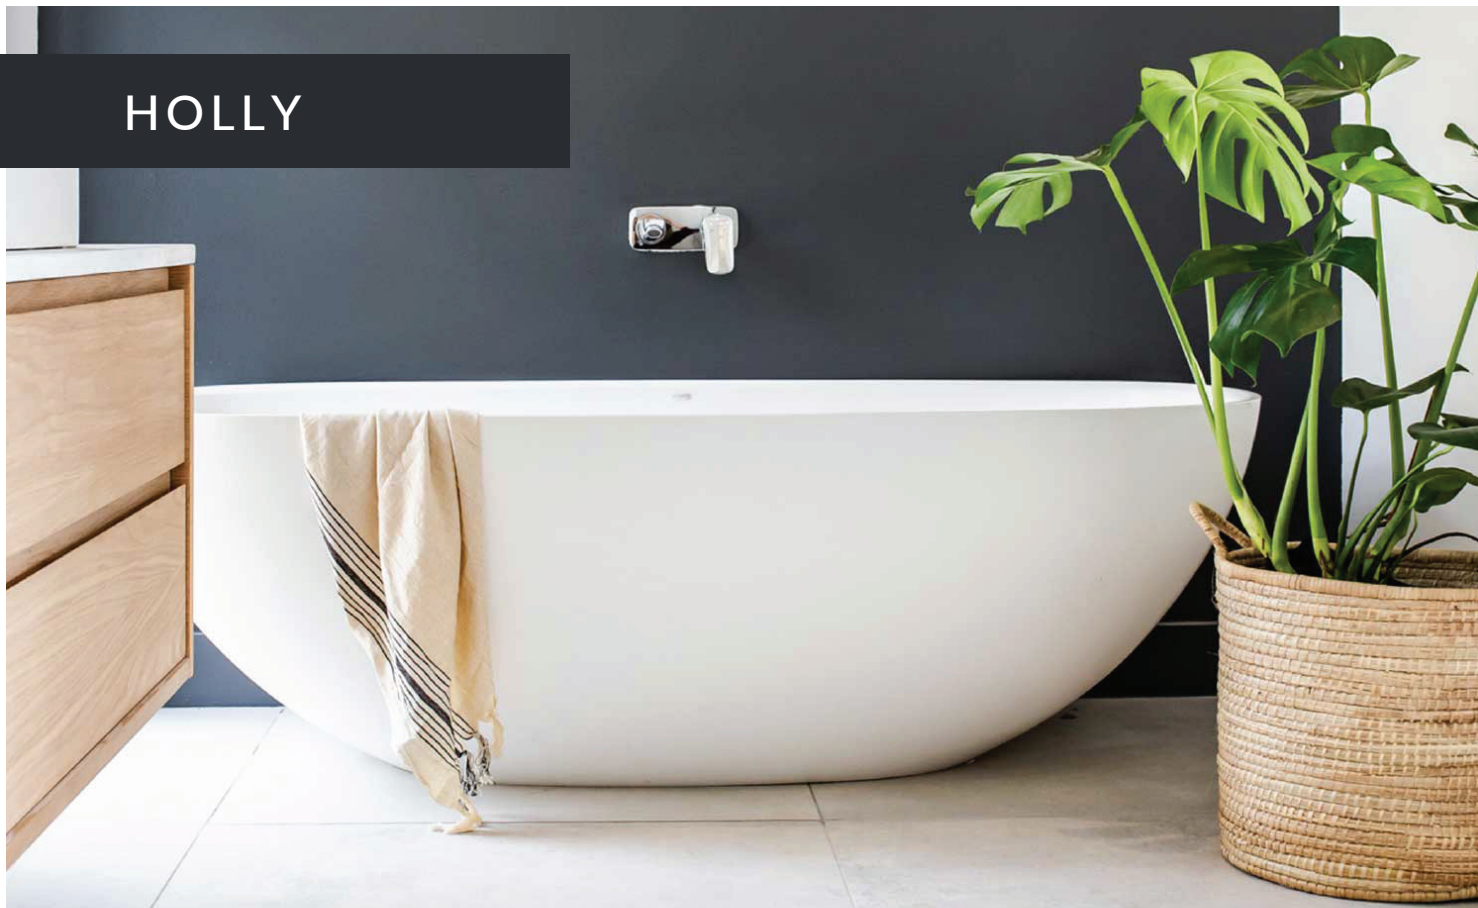

HOLLY

Soft traditional curves with a modern, sleek and slim rim

HOLLY BATH

L 1600MM X W 735MM X H 500MM

Freestanding Bath - Base Dimensions: 780 x 410 mm

Centre Plug: 50mm PVC Socket

This contemporary, symmetrical Holly bath offers a double-ended, slim rimmed design that has compact dimensions without sacrificing the design aesthetic. Its curvaceous, comfortable shape ensures it is a striking centre-piece in any bathroom.