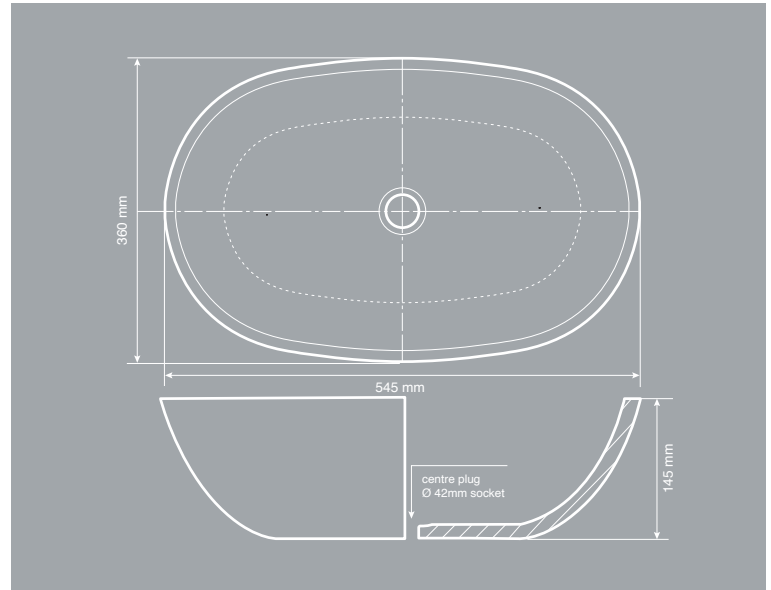

# ASPEN BASIN

for the perfectly co-ordinated bathroom design

L 545mm x W 360mm x H 145mm

Top View

Side View

info@stiles.co.za      www.stiles.co.za

Cape Town (Paarden Eiland) 021 510 8310 | Paarl 087 094 3227 | Somerset West 021 879 5657  
Rustenburg 014 495 3040 | Pretoria (Menlyn Maine) 021 880 4737 | Centurion 012 884 0084  
George 044 871 3222 | Mossel Bay 044 695 1800 | Knysna 044 382 2090