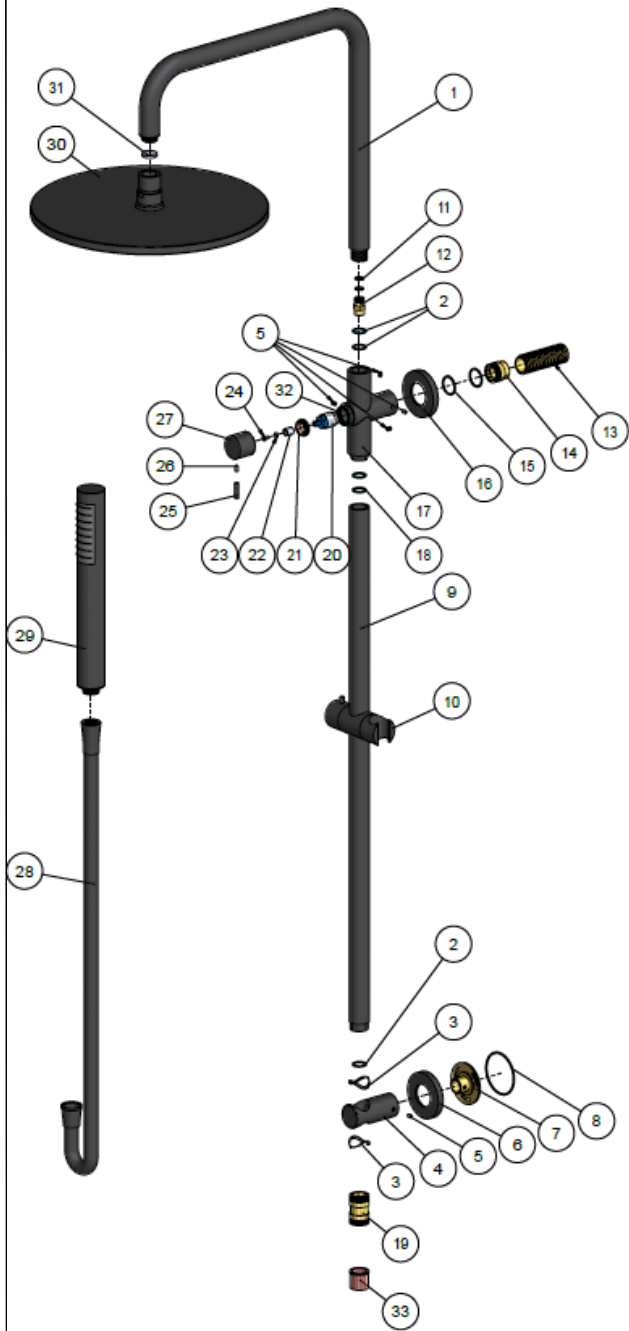

MZ0704-R

SHOWER RAIL SET

meir®

MATTE BLACK
MZ0704-R

CHROME
MZ0704-R-C

CHAMPAGNE
MZ0704-R-CH

**TIGER
BRONZE**
MZ0704-R-BB

**BRUSHED
NICKEL**
MZ0704-R
-PVDBN

**AVAILABLE
FINISHES**

FEATURES

- 10 Year warranty
- Flow rate 9 L p/m
- European components and cartridge
- Solid brass construction
- Box Weight 5.5 kg
- 68mm long 1/2" threaded adapter included

CARE

- Do not install tapware using any form of acetone silicones.
- Do not apply physical items (such as tools) directly to product.
- Never use house-hold or commercial detergents, citrus based cleaners, or abrasive cleaners.
- Clean using a mild washing soap solution rinsed, and dry with a soft cloth.
- Check for any product defects before installation.
- Refer to the installation manual for correct installation.

CREDENTIALS

- Watermark AS/NZS3718WMKA25013
- Wels Rated 3 Star

SPECIFICATIONS

FLOW RATE GRAPH

TOLERANCES

MAX
25mm

DETAIL A

MZ0704-R

SHOWER RAIL SET

meir®

EXPLODED VIEW

| No. | Part Name |
|-----|-------------------------|
| 1 | Pipe |
| 2 | O-ring |
| 3 | Plastic Protection Ring |
| 4 | Retaining Bracket |
| 5 | Screw |
| 6 | Cover |
| 7 | Fixed Base |
| 8 | O-ring |
| 9 | Pipe |
| 10 | Sliding Bracket |
| 11 | O-ring |
| 12 | Connector |
| 13 | Threaded Adapter |
| 14 | Water Inlet Connector |
| 15 | O-Ring |
| 16 | Cover |
| 17 | Body |
| 18 | O-Ring |
| 19 | Connector |
| 20 | Diverter Cartridge |
| 21 | Nut |
| 22 | Connector |
| 23 | Washer |
| 24 | Screw |
| 25 | Handle Pin Lever |
| 26 | Screw |
| 27 | Handle |
| 28 | Shower Hose |
| 29 | Handle Shower |
| 30 | Shower Rose |
| 31 | Flow Controller |
| 32 | Wearing Ring |
| 33 | Check Valve |