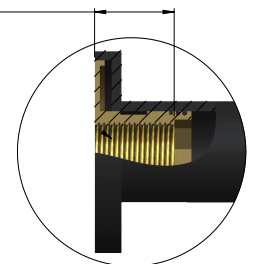

**AVAILABLE
FINISHES**

FEATURES

- 10 Year warranty
- Flow rate 9 L p/m
- European components and cartridge
- Solid brass construction
- Box Weight 5.5 kg
- 68mm long 1/2" threaded adapter included

CARE

- Do not install tapware using any form of acetone silicones.
- Do not apply physical items (such as tools) directly to product.
- Never use house-hold or commercial detergents, citrus based cleaners, or abrasive cleaners.
- Clean using a mild washing soap solution rinsed, and dry with a soft cloth.
- Check for any product defects before installation.
- Refer to the installation manual for correct installation.

CREDENTIALS

- Watermark AS/NZS3718WMKA25013
- Wels Rated 3 Star

SPECIFICATIONS

FLOW RATE GRAPH

TOLERANCES

MAX
25mm

DETAIL A

MZ0704-R

SHOWER RAIL SET

meir®

EXPLODED VIEW

| No. | Part Name |
|-----|-------------------------|
| 1 | Pipe |
| 2 | O-ring |
| 3 | Plastic Protection Ring |
| 4 | Retaining Bracket |
| 5 | Screw |
| 6 | Cover |
| 7 | Fixed Base |
| 8 | O-ring |
| 9 | Pipe |
| 10 | Sliding Bracket |
| 11 | O-ring |
| 12 | Connector |
| 13 | Threaded Adapter |
| 14 | Water Inlet Connector |
| 15 | O-Ring |
| 16 | Cover |
| 17 | Body |
| 18 | O-Ring |
| 19 | Connector |
| 20 | Diverter Cartridge |
| 21 | Nut |
| 22 | Connector |
| 23 | Washer |
| 24 | Screw |
| 25 | Handle Pin Lever |
| 26 | Screw |
| 27 | Handle |
| 28 | Shower Hose |
| 29 | Handle Shower |
| 30 | Shower Rose |
| 31 | Flow Controller |
| 32 | Wearing Ring |
| 33 | Check Valve |