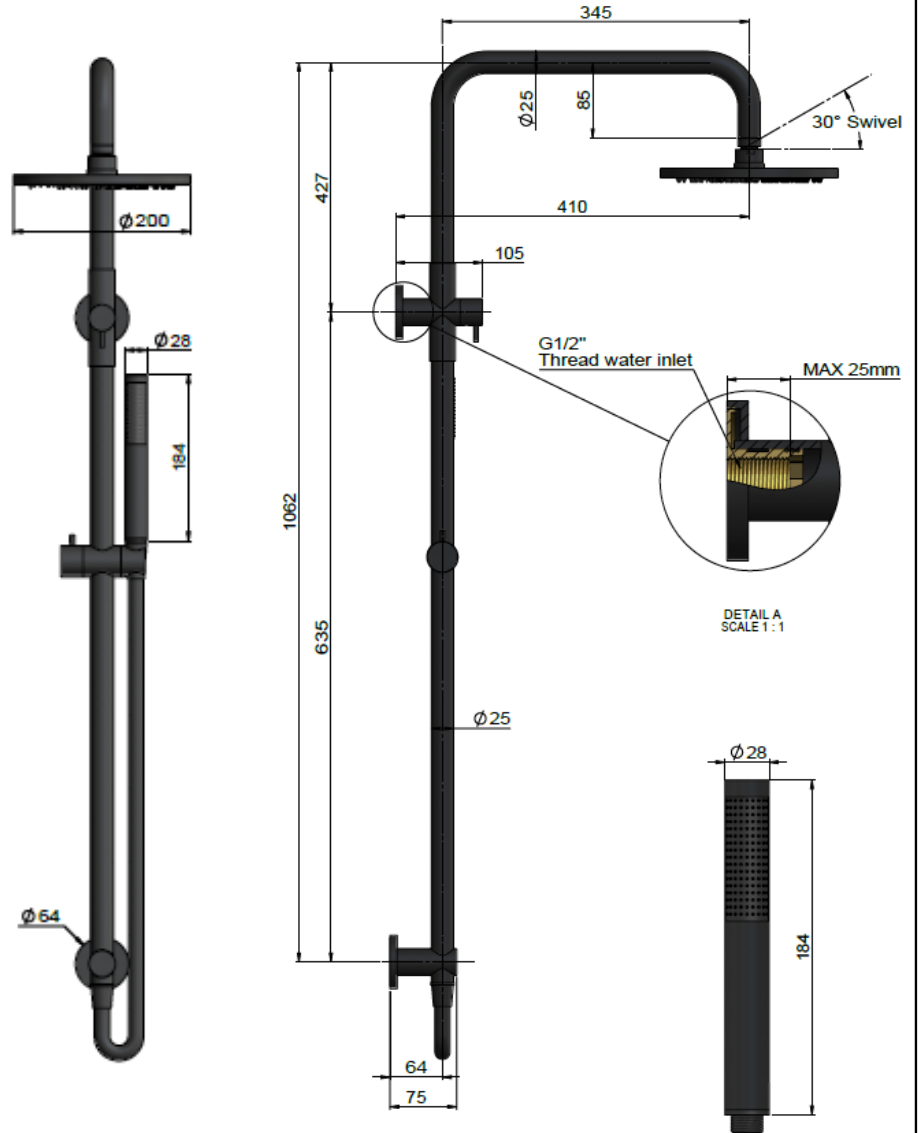

MZ0704-R

SHOWER RAIL SET

meir®

MATTE BLACK
MZ0704-R

CHROME
MZ0704-R-C

CHAMPAGNE
MZ0704-R-CH

**TIGER
BRONZE**
MZ0704-R-BB

**BRUSHED
NICKEL**
MZ0704-R
-PVDBN

**AVAILABLE
FINISHES**

FEATURES

- 10 Year warranty
- Flow rate 9 L p/m
- European components and cartridge
- Solid brass construction
- Box Weight 5.5 kg
- 68mm long 1/2" threaded adapter included

CARE

- Do not install tapware using any form of acetone silicones.
- Do not apply physical items (such as tools) directly to product.
- Never use house-hold or commercial detergents, citrus based cleaners, or abrasive cleaners.
- Clean using a mild washing soap solution rinsed, and dry with a soft cloth.
- Check for any product defects before installation.
- Refer to the installation manual for correct installation.

CREDENTIALS

- Watermark AS/NZS3718WMKA25013
- Wels Rated 3 Star

SPECIFICATIONS

FLOW RATE GRAPH

TOLERANCES

MAX
25mm

DETAIL A

MZ0704-R

SHOWER RAIL SET

meir®

EXPLODED VIEW

| No. | Part Name |
|-----|-------------------------|
| 1 | Pipe |
| 2 | O-ring |
| 3 | Plastic Protection Ring |
| 4 | Retaining Bracket |
| 5 | Screw |
| 6 | Cover |
| 7 | Fixed Base |
| 8 | O-ring |
| 9 | Pipe |
| 10 | Sliding Bracket |
| 11 | O-ring |
| 12 | Connector |
| 13 | Threaded Adapter |
| 14 | Water Inlet Connector |
| 15 | O-Ring |
| 16 | Cover |
| 17 | Body |
| 18 | O-Ring |
| 19 | Connector |
| 20 | Diverter Cartridge |
| 21 | Nut |
| 22 | Connector |
| 23 | Washer |
| 24 | Screw |
| 25 | Handle Pin Lever |
| 26 | Screw |
| 27 | Handle |
| 28 | Shower Hose |
| 29 | Handle Shower |
| 30 | Shower Rose |
| 31 | Flow Controller |
| 32 | Wearing Ring |
| 33 | Check Valve |