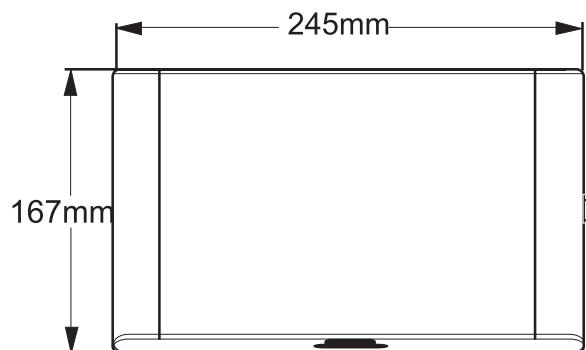

## Warm Air Hand Dryer Jetstream Airtronic

Sensor operated hand dryer for wall mounting manufactured from Grade 304 1,2mm Stainless Steel, brushed finish.

- Automatic cut-off
- Warm air output of 90m/s at 55°C
- Adjustable sensitivity from 50 to 250mm
- Vandal resistant lock, screws and key wrench

Connection voltage:	230 V, 50Hz
Total Power:	1000 kW
Motor:	500W motor with 29000 RPM
Dimensions:	245 x 140 x 167

Franke always strive to find the ultimate hygiene solutions without compromising quality and durability. The hands-free accessories range offer a hygienic solution for usage in heavily frequented washrooms, wards and rest rooms. The range includes a sensor operated: soap dispenser, paper towel dispenser and hand dryers.