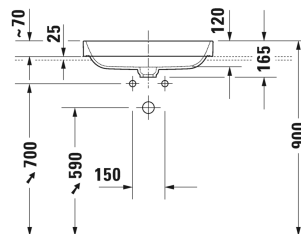

Wash bowl # 235960..00 / 235960..00 / 235960..00

|< 600 mm >|

Wash bowl	Dimension	Weight	Order number
ground, without overflow, without tap platform, fixings included, ceramic covered continuous flow waste waste included, 600 mm			
Colors			
00 White Alpin 13 Anthracite Matt 61 White/Anthracite Matt			
Variant			
☒ inside colour White, outside colour White	600 x 400 mm	10.500 kg	235960..00
☒ inside colour Anthracite Matt, outside colour Anthracite Matt	600 x 400 mm	10.500 kg	235960..00
☒ inside colour White, outside colour Anthracite Matt	600 x 400 mm	10.500 kg	235960..00
Sanitary ceramics with the special WonderGliss surface finish will remain clean and attractive-looking for a long time to come. When ordering WonderGliss please add a "1" as eleventh digit to the model number.			
Accessory			
Design Siphon		1.500 kg	005036
Suitable products			
Vanity unit wall-mounted 1 pull-out compartment, countertop including one cut-out, for 1 above counter basin central, 800 x 550 mm	800 x 550 mm		KT6694
Vanity unit wall-mounted 1 pull-out compartment, countertop including one cut-out, for 1 above counter basin central, 1000 x 550 mm	1000 x 550 mm		KT6695
Vanity unit wall-mounted 1 pull-out compartment, countertop including one cut-out, for 1 above counter basin central, 1200 x 550 mm	1200 x 550 mm		KT6696
Vanity unit wall-mounted 2 pull-out compartments, 1 countertop with one cut-out or two cut-outs, for 1 or 2 above counter basins, 1400 x 550 mm	1400 x 550 mm		KT6697 B/L/R
Vanity unit wall-mounted 2 drawers, upper drawer including cut-out for siphon and siphon cover, countertop including one cut-out, for 1 above counter basin central, 800 x 550 mm	800 x 550 mm		KT6654