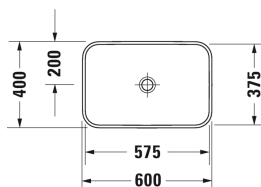

Wash bowl # 235960..00 / 235960..00 / 235960..00

|< 600 mm >|

Wash bowl	Dimension	Weight	Order number
ground, without overflow, without tap platform, fixings included, ceramic covered continuous flow waste waste included, 600 mm			
Colors			
00 White Alpin 13 Anthracite Matt 61 White/Anthracite Matt			
Variant			
☒ inside colour White, outside colour White	600 x 400 mm	10.500 kg	235960..00
☒ inside colour Anthracite Matt, outside colour Anthracite Matt	600 x 400 mm	10.500 kg	235960..00
☒ inside colour White, outside colour Anthracite Matt	600 x 400 mm	10.500 kg	235960..00
Sanitary ceramics with the special WonderGliss surface finish will remain clean and attractive-looking for a long time to come. When ordering WonderGliss please add a "1" as eleventh digit to the model number.			
Accessory			
Design Siphon		1.500 kg	005036
Suitable products			
Vanity unit wall-mounted 1 pull-out compartment, countertop including one cut-out, for 1 above counter basin central, 800 x 550 mm	800 x 550 mm		KT6694
Vanity unit wall-mounted 1 pull-out compartment, countertop including one cut-out, for 1 above counter basin central, 1000 x 550 mm	1000 x 550 mm		KT6695
Vanity unit wall-mounted 1 pull-out compartment, countertop including one cut-out, for 1 above counter basin central, 1200 x 550 mm	1200 x 550 mm		KT6696
Vanity unit wall-mounted 2 pull-out compartments, 1 countertop with one cut-out or two cut-outs, for 1 or 2 above counter basins, 1400 x 550 mm	1400 x 550 mm		KT6697 B/L/R
Vanity unit wall-mounted 2 drawers, upper drawer including cut-out for siphon and siphon cover, countertop including one cut-out, for 1 above counter basin central, 800 x 550 mm	800 x 550 mm		KT6654