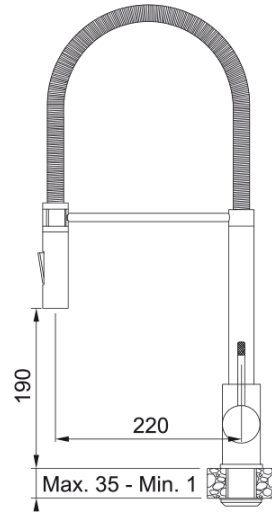

Saturn Prof Stainless Steel Mixer | 115.0699.845

Technical Data

Product Information

Spout version	S - semi-professional
Color	Stainless steel
Type of material	Stainless steel 304
Flexible pullout hose material	Nylon grey
Shower material	ABS plastic

Dimensions

Tap hole diameter	35 mm
Cartridge dimension	35 mm

Installation

Fixation type	1 bolt
Water supply hose connection	1/2"
Water supply hose length	450 mm

Product specifications

Pressure	High Pressure
Version	Pull out spray
Tap operation	side lever
Tap rotation	360°