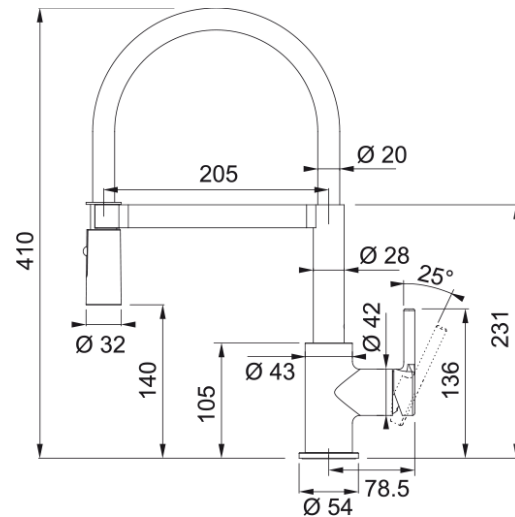

Lina Semi-Pro Chrome/ Black Mixer | 115.0626.085

Technical Data

Product Information

Spout version	S - semi-professional
Color	Bi-chrome/black
Type of material	Brass
Flexible pullout hose material	Silicon black
Shower material	ABS plastic

Dimensions

Tap hole diameter	35 mm
Cartridge dimension	35 mm

Installation

Fixation type	shank
Water supply hose connection	3/8"
Water supply hose length	450 mm

Product specifications

Pressure	High Pressure
Version	Spray
Tap operation	side lever
Tap rotation	360°

Article Number

Product brand	FRANKE
Product family	Maris
Model range	Lina

Properties

Eco water saving	no
Type of aerator	Honeycomb