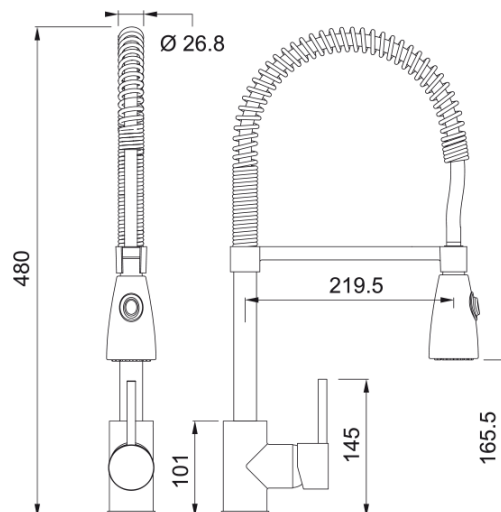

Cascade Professional Mixer Chrome Finish | 115.0311.937

Technical Data

Product Information

Spout version	S - semi-professional
Color	Chrome
Type of material	Brass
Flexible pullout hose material	metal
Shower material	ABS plastic

Dimensions

Tap hole diameter	35 mm
Cartridge dimension	35 mm

Installation

Fixation type	1 bolt
Water supply hose connection	1/2"
Water supply hose length	365 mm

Product specifications

Pressure	High Pressure
Version	Spray
Tap operation	side lever
Tap rotation	360°