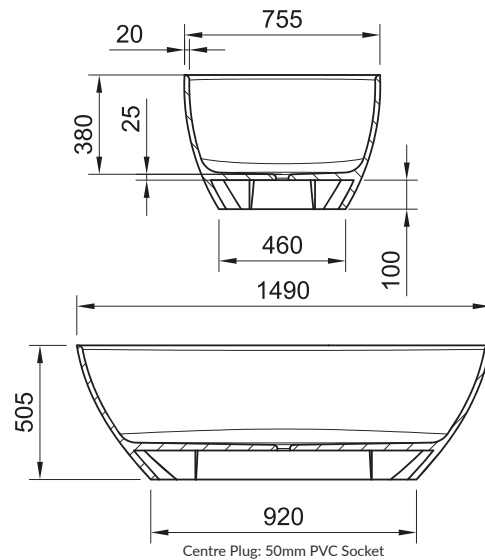

IRIS BATH

L 1490MM X W 755MM X H 505MM

Base Dimensions: 920 x 460 mm

www.stiles.co.za