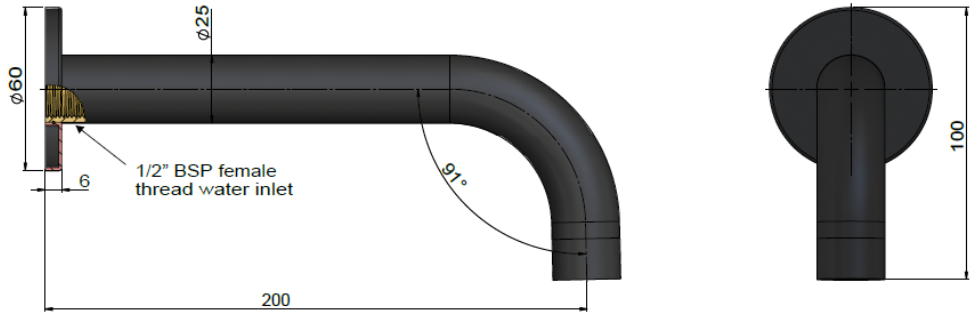

FEATURES

- 10 Year warranty
- Flow rate 5L p/m
- European components and cartridge
- Solid brass construction
- Box Weight 0.37 kg
- 68mm long 1/2" threaded adapter included

CARE

- Do not install tapware using any form of acetone silicones.
- Do not apply physical items (such as tools) directly to product.
- Never use house-hold or commercial detergents, citrus based cleaners, or abrasive cleaners.
- Clean using a mild washing soap solution rinsed, and dry with a soft cloth.
- Check for any product defects before installation.
- Refer to the installation manual for correct installation.

SPECIFICATIONS

TOLERANCE

FLOW RATE GRAPH

EXPLODED VIEW

NO.	Part
1	Back plate
2	O-ring
3	Spout
4	O-ring
5	Aerator
6	Aerator Case

CREDENTIALS

- Watermark AS/NZS3718WMKA25013