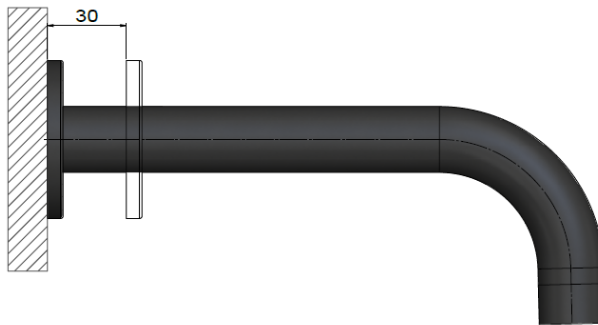

FEATURES

- 10 Year warranty
- Flow rate 5L p/m
- European components and cartridge
- Solid brass construction
- Box Weight 0.37 kg
- 68mm long 1/2" threaded adapter included

CARE

- Do not install tapware using any form of acetone silicones.
- Do not apply physical items (such as tools) directly to product.
- Never use house-hold or commercial detergents, citrus based cleaners, or abrasive cleaners.
- Clean using a mild washing soap solution rinsed, and dry with a soft cloth.
- Check for any product defects before installation.
- Refer to the installation manual for correct installation.

SPECIFICATIONS

TOLERANCE

FLOW RATE GRAPH

EXPLODED VIEW

NO.	Part
1	Back plate
2	O-ring
3	Spout
4	O-ring
5	Aerator
6	Aerator Case

CREDENTIALS

- Watermark AS/NZS3718WMKA25013