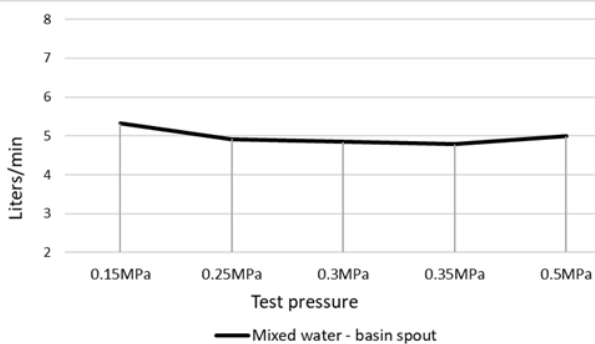

FEATURES

- 10 Year warranty
- Flow rate 5L p/m
- European components and cartridge
- Solid brass construction
- Box Weight 0.37 kg
- 68mm long 1/2" threaded adapter included

CARE

- Do not install tapware using any form of acetone silicones.
- Do not apply physical items (such as tools) directly to product.
- Never use house-hold or commercial detergents, citrus based cleaners, or abrasive cleaners.
- Clean using a mild washing soap solution rinsed, and dry with a soft cloth.
- Check for any product defects before installation.
- Refer to the installation manual for correct installation.

SPECIFICATIONS

TOLERANCE

FLOW RATE GRAPH

EXPLODED VIEW

NO.	Part
1	Back plate
2	O-ring
3	Spout
4	O-ring
5	Aerator
6	Aerator Case

CREDENTIALS

- Watermark AS/NZS3718WMKA25013