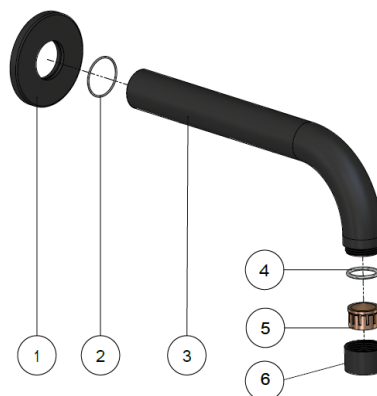

FEATURES

- 10 Year warranty
- Flow rate 5L p/m
- European components and cartridge
- Solid brass construction
- Box Weight 0.37 kg
- 68mm long 1/2" threaded adapter included

CARE

- Do not install tapware using any form of acetone silicones.
- Do not apply physical items (such as tools) directly to product.
- Never use house-hold or commercial detergents, citrus based cleaners, or abrasive cleaners.
- Clean using a mild washing soap solution rinsed, and dry with a soft cloth.
- Check for any product defects before installation.
- Refer to the installation manual for correct installation.

SPECIFICATIONS

TOLERANCE

FLOW RATE GRAPH

EXPLODED VIEW

NO.	Part
1	Back plate
2	O-ring
3	Spout
4	O-ring
5	Aerator
6	Aerator Case

CREDENTIALS

- Watermark AS/NZS3718WMKA25013