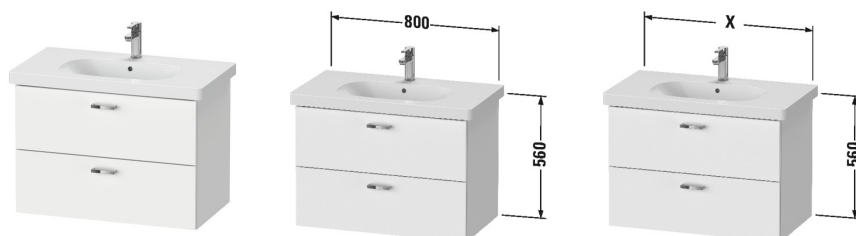

Vanity unit wall-mounted # XB6190 / XB6190 / XB6190 / XB6190

| < 800 mm > |

Vanity unit wall-mounted	Dimension	Weight	Order number
2 drawers, upper drawer including cut-out for siphon and siphon cover, for D-Code # 034285			
Colors			
M18 White Matt M21 Walnut Dark Decor M30 Natural Oak M49 Graphite Matt			
Variant			
	800 x 458 mm		XB6190
	800 x 458 mm		XB6190
	800 x 458 mm		XB6190
	800 x 458 mm		XB6190
Infobox			
Installation only in combination with space saving siphon (# 005076 is recommended), Dividing system optional, lay-in component # UV 9644			
Accessory			
Space saving waste	1 1/4" mm	0.400 kg	005076
Dividing system Individual and retrofit interior system with cover, Black diamond, for vanity unit	115 x 340 mm		UV9644
Suitable products			
Washbasin, furniture washbasin with overflow, with tap platform, underneath glazed, 850 x 480 mm	850 x 480 mm		034285