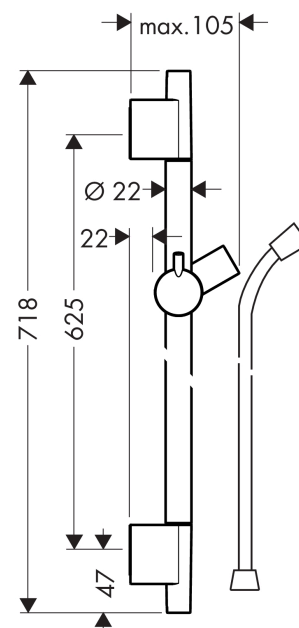

Unica

Shower bar S Puro 65 cm with Isiflex shower hose 160 cm

Finish: **Chrome** Article Number: **28632000**

Description

product features

- consists of: shower bar, shower hose, slider
- pivot connector prevents hose from tangling
- pipe length: 718 mm
- shower bar diameter: 22 mm
- profile pipe: round
- drilling distance: 625 mm
- metal hand shower holder
- hand shower holder with locking mechanism
- slider steplessly adjustable
- inclination angle adjustable via raster
- wall supports made of plastic

Design awards

Product image

Scale drawing

Unica
Shower bar S Puro 65 cm with Isiflex shower hose 160 cm
 Finish: **Chrome** Article Number: **28632000**

Installation examples