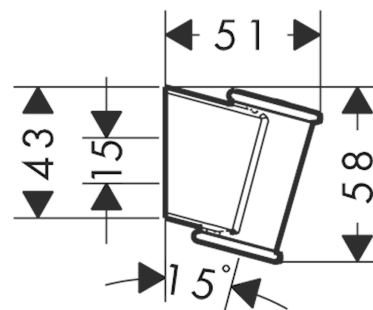

**Shower holder Porter classic**Finish: **Chrome** Article Number: **28324000****Description****product features**

- fixed holding position
- for hose with conical nut
- material: plastic

**Product image****Scale drawing**