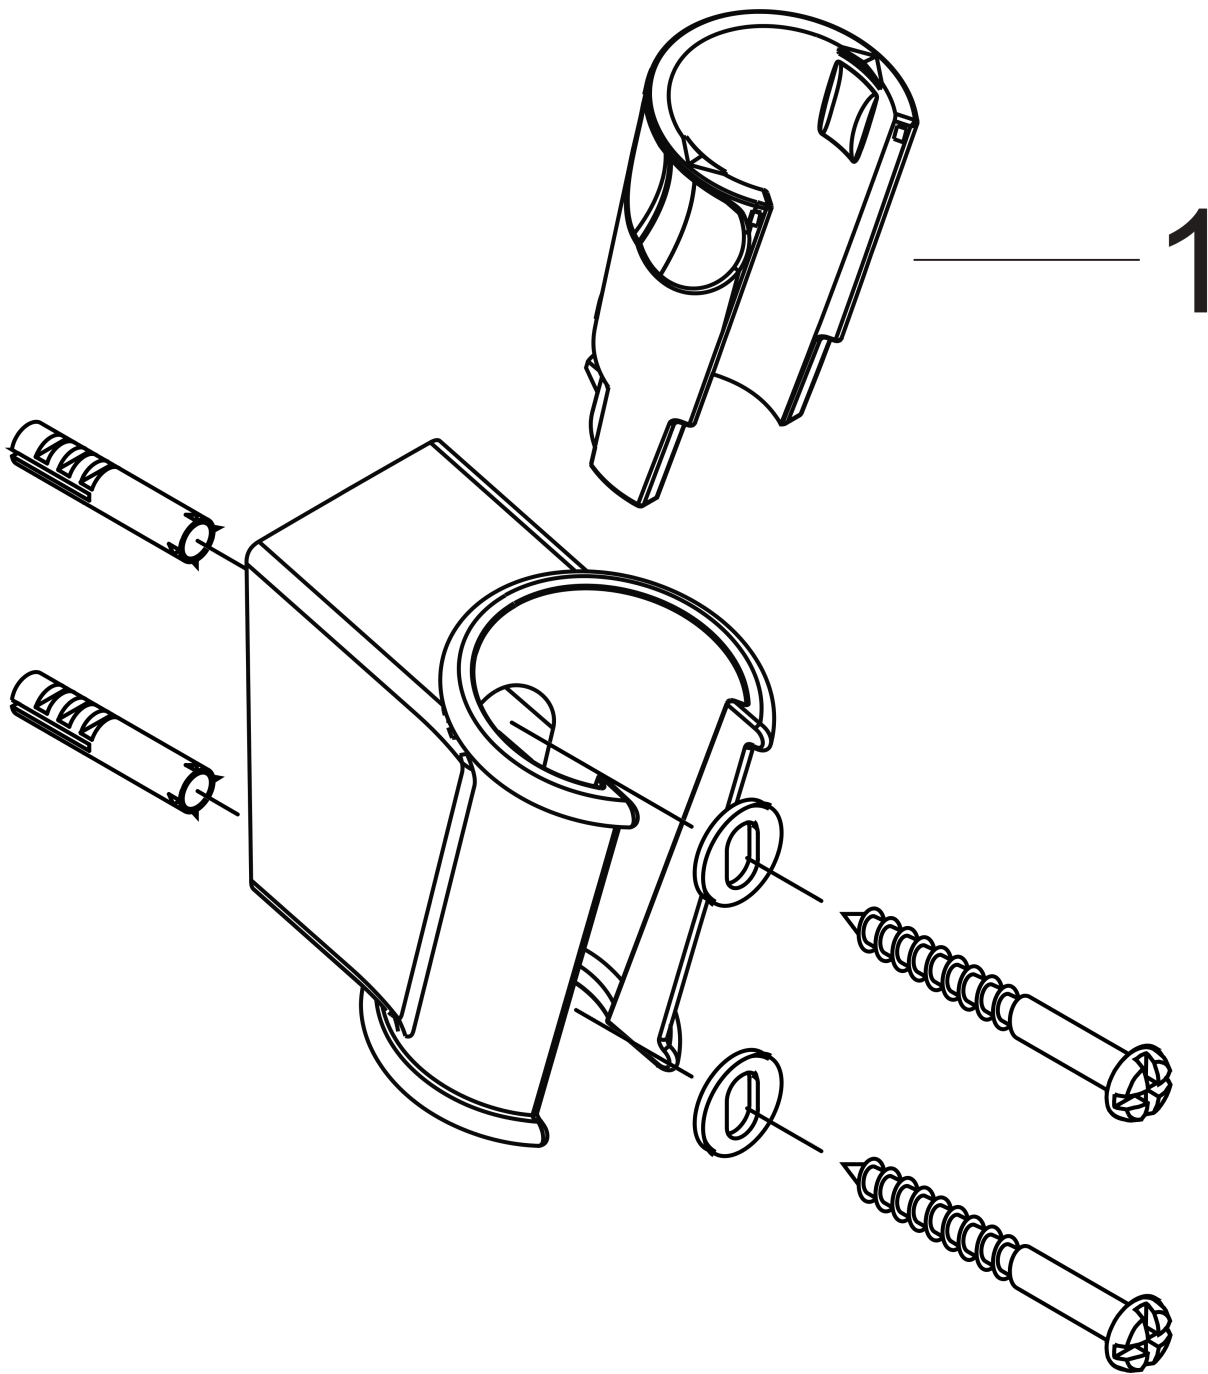

**Shower holder Porter classic**Finish: **Chrome** Article Number: **28324000****Description****product features**

- fixed holding position
- for hose with conical nut
- material: plastic

**Product image****Scale drawing**

**Shower holder Porter classic**

Finish: **Chrome** Article Number: **28324000**

**Exploded Drawing**

Year of production: >04/08

**Shower holder Porter classic**

Finish: **Chrome** Article Number: **28324000**

**Spare part list**

Year of production: >04/08

<b>Pos.</b>	<b>Description</b>	<b>Article Number</b>	<b>PC</b>	<b>PU</b>
1	guide	98918000	1	1