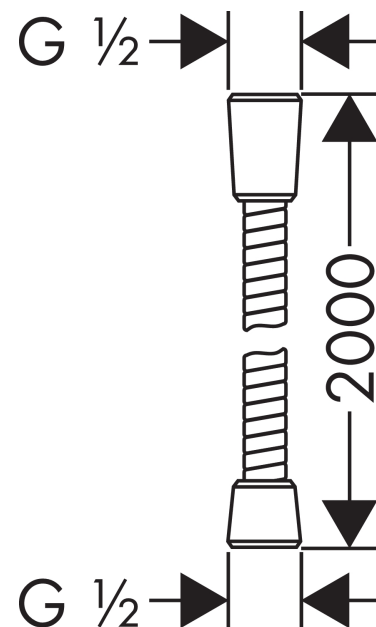

Sensoflex

Metal shower hose 200 cm

Finish: **Chrome** Article Number: **28134000**

Description

product features

- metal shower hose
- with plastic coating, easy to clean
- shower hose length: 2.00 m
- pivot connector prevents hose from tangling
- kink-protected
- nuts shower hose: conical nut on both ends
- connection thread: G 1/2

Certificates / Sustainability

Product image

Scale drawing

Sensoflex

Metal shower hose 200 cm

Finish: **Chrome** Article Number: **28134000**

Exploded Drawing

Year of production: >09/07

Sensoflex

Metal shower hose 200 cm

Finish: **Chrome** Article Number: **28134000**

Spare part list

Year of production: >**09/07**

Pos.	Description	Article Number	PC	PU
1	seal	98058000	1	1