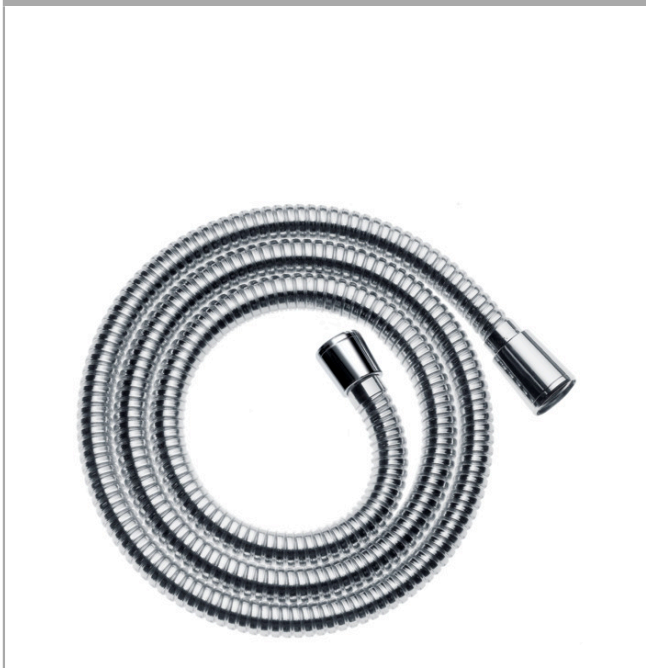

Sensoflex**Metal shower hose 125 cm**Finish: **Chrome** Article Number: **28132000****Description****product features**

- metal shower hose
- with plastic coating, easy to clean
- shower hose length: 1.25 m
- pivot connector prevents hose from tangling
- kink-protected
- nuts shower hose: conical nut on both ends
- connection thread: G 1/2

Product image**Scale drawing**