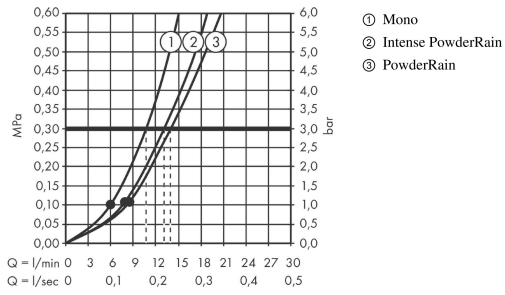

Rainfinity

Shower set 130 3jet with shower bar 90 cm and shelf

Finish: **Chrome** Article Number: **27671000**

Description

product features

- consists of: hand shower, shower bar, shelf, shower hose, slider
- shower head size: 130 mm
- spray type: PowderRain, Intense PowderRain, MonoRain
- spray disc surface: graphite
- convenient spray selection via Select button
- shelf made of safety glass
- surface shelf: chrome
- 90° position adjustable hand shower holder, pivots left and right, up and down
- maximum flow rate at 3 bar: 14 l/min
- minimum flow pressure: 1 bar
- operating pressure: min. 1 bar/max. 6 bar
- wall mounting: screw fastening
- wall supports of plastic
- wall bar type: flat aluminium profile with safety glass finish
- surface shower bar: chrome
- profile pipe: square
- pipe length: 945 mm
- bar width: 41 mm
- drilling distance 915 mm
- pivot connector prevents hose from tangling

Technology

Design awards

reddot award 2019
best of the best

Product image

Scale drawing

Rainfinity
Shower set 130 3jet with shower bar 90 cm and shelf
 Finish: **Chrome** Article Number: **27671000**

Flowchart

The consumption was measured in combination with the appropriate fittings (thermostat/mixer/in-wall valve) to reflect actual application in practice.

Rainfinity
Shower set 130 3jet with shower bar 90 cm and shelf
 Finish: **Chrome** Article Number: **27671000**