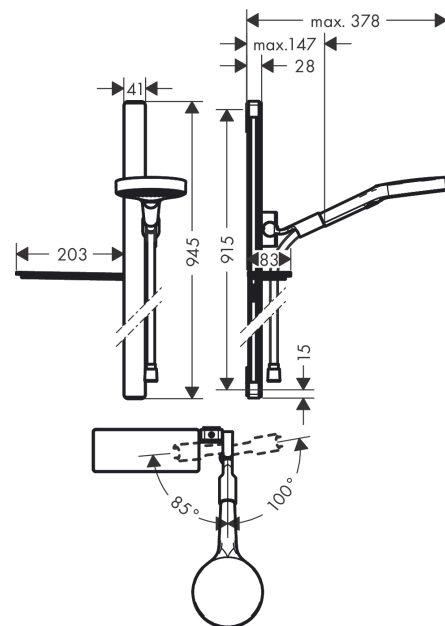

Rainfinity

Shower set 130 3jet with shower bar 90 cm and shelf

Finish: **Chrome** Article Number: **27671000**

Description

product features

- consists of: hand shower, shower bar, shelf, shower hose, slider
- shower head size: 130 mm
- spray type: PowderRain, Intense PowderRain, MonoRain
- spray disc surface: graphite
- convenient spray selection via Select button
- shelf made of safety glass
- surface shelf: chrome
- 90° position adjustable hand shower holder, pivots left and right, up and down
- maximum flow rate at 3 bar: 14 l/min
- minimum flow pressure: 1 bar
- operating pressure: min. 1 bar/max. 6 bar
- wall mounting: screw fastening
- wall supports of plastic
- wall bar type: flat aluminium profile with safety glass finish
- surface shower bar: chrome
- profile pipe: square
- pipe length: 945 mm
- bar width: 41 mm
- drilling distance 915 mm
- pivot connector prevents hose from tangling

Technology

Design awards

reddot award 2019
best of the best

Product image

Scale drawing

Rainfinity
Shower set 130 3jet with shower bar 90 cm and shelf
 Finish: **Chrome** Article Number: **27671000**

Flowchart

The consumption was measured in combination with the appropriate fittings (thermostat/mixer/in-wall valve) to reflect actual application in practice.

Rainfinity
Shower set 130 3jet with shower bar 90 cm and shelf
 Finish: **Chrome** Article Number: **27671000**