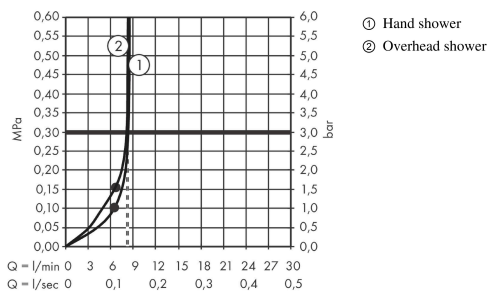

Croma E
Showerpipe 280 1jet EcoSmart with thermostat
 Finish: **Chrome** Article Number: **27660000**

Description

product features

- consists of: overhead shower, hand shower, shower thermostat, shower hose, slider, shower bar
- overhead shower Croma E 280 1jet
- shower head size overhead shower: 280 x 170 mm
- spray type overhead shower: RainAir
- spray type hand shower: Massage spray, IntenseRain, SoftRain
- flow rate of hand shower at 3 bar: 8,5 l/min
- maximum flow rate for Showerpipe at 3 bar: 8,5 l/min
- minimum flow pressure: 1 bar
- max. operating pressure: 10 bar
- ball-joint: overhead shower angle adjustable
- pipe can be shortened in height
- shower bar diameter: 22 mm
- height-adjustable slider with locking push-button slider
- shower arm length overhead shower: 340 mm
- swivel shower arm
- CoolContact thermostat: Prevents the housing from heating up, making showering even safer
- thermostat Ecostat E
- safety stop at 40°C
- adjustable hot water limitation
- suitable for continuous flow water heaters
- mounting type: exposed installation
- connection thread G ½
- centre distance 150 ± 12 mm
- intrinsically safe against backflow
- pipe length: 1177 mm
- 2 functions

Technology

Croma E
Showerpipe 280 1jet EcoSmart with thermostat
 Finish: **Chrome** Article Number: **27660000**

Product image

Scale drawing

Flowchart

Croma E
Showerpipe 280 1jet EcoSmart with thermostat
 Finish: **Chrome** Article Number: **27660000**