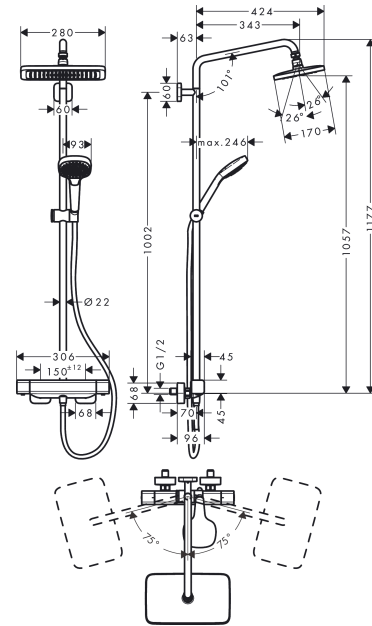

Croma E
Showerpipe 280 1jet EcoSmart with thermostat
 Finish: **Chrome** Article Number: **27660000**

Description

product features

- consists of: overhead shower, hand shower, shower thermostat, shower hose, slider, shower bar
- overhead shower Croma E 280 1jet
- shower head size overhead shower: 280 x 170 mm
- spray type overhead shower: RainAir
- spray type hand shower: Massage spray, IntenseRain, SoftRain
- flow rate of hand shower at 3 bar: 8,5 l/min
- maximum flow rate for Showerpipe at 3 bar: 8,5 l/min
- minimum flow pressure: 1 bar
- max. operating pressure: 10 bar
- ball-joint: overhead shower angle adjustable
- pipe can be shortened in height
- shower bar diameter: 22 mm
- height-adjustable slider with locking push-button slider
- shower arm length overhead shower: 340 mm
- swivel shower arm
- CoolContact thermostat: Prevents the housing from heating up, making showering even safer
- thermostat Ecostat E
- safety stop at 40°C
- adjustable hot water limitation
- suitable for continuous flow water heaters
- mounting type: exposed installation
- connection thread G ½
- centre distance 150 ± 12 mm
- intrinsically safe against backflow
- pipe length: 1177 mm
- 2 functions

Technology

Croma E
Showerpipe 280 1jet EcoSmart with thermostat
 Finish: **Chrome** Article Number: **27660000**

Product image

Scale drawing

Flowchart

Croma E
Showerpipe 280 1jet EcoSmart with thermostat
 Finish: **Chrome** Article Number: **27660000**