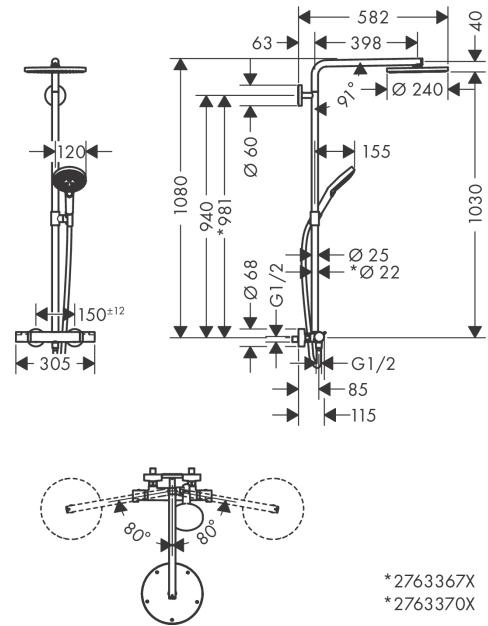

Raindance Select S
Showerpipe 240 1jet PowderRain with thermostat
 Finish: **Matt Black** Article Number: **27633670**

Description

product features

- consists of: overhead shower, hand shower, shower thermostat, shower hose, slider, shower bar
- overhead shower Raindance S240 P
- shower head size overhead shower: 240 mm
- spray type overhead shower: PowderRain
- flow rate PowderRain spray (at 3 bar): 16 l/min
- spray type hand shower: PowderRain, Rain, Whirl
- flow rate of hand shower at 3 bar: 10,6 l/min
- maximum flow rate for Showerpipe at 3 bar: 16 l/min
- minimum flow pressure: 1,5 bar
- max. operating pressure: 10 bar
- pipe can be shortened in height
- shower bar diameter: 25 mm, for surfaces 670 and 700: 22 mm
- height-adjustable hand shower holder
- shower arm length overhead shower: 460 mm
- swivel shower arm
- thermostat Ecostat Comfort
- safety stop at 40°C
- adjustable hot water limitation
- outlets controlled via turning handle
- suitable for continuous flow water heaters
- mounting type: exposed installation
- connection dimension DN15
- connection thread G ½
- centre distance 150 ± 12 mm
- intrinsically safe against backflow
- pipe length: 1080 mm
- 2 functions

Technology

Design awards

Raindance Select S
Showerpipe 240 1jet PowderRain with thermostat
 Finish: **Matt Black** Article Number: **27633670**

Product image

Scale drawing

Flowchart