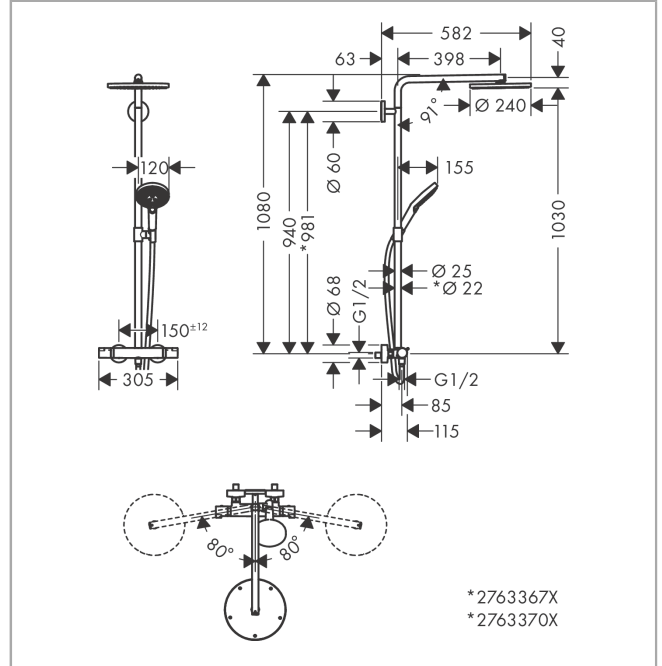

### product features

- consists of: overhead shower, hand shower, shower thermostat, shower hose, slider, shower bar
- overhead shower Raindance S240 P
- shower head size overhead shower: 240 mm
- spray type overhead shower: PowderRain
- flow rate PowderRain spray (at 3 bar): 16 l/min
- spray type hand shower: PowderRain, Rain, Whirl
- flow rate of hand shower at 3 bar: 10,6 l/min
- maximum flow rate for Showerpipe at 3 bar: 16 l/min
- minimum flow pressure: 1,5 bar
- max. operating pressure: 10 bar
- pipe can be shortened in height
- shower bar diameter: 25 mm, for surfaces 670 and 700: 22 mm
- height-adjustable hand shower holder
- shower arm length overhead shower: 460 mm
- swivel shower arm
- thermostat Ecostat Comfort
- safety stop at 40°C
- adjustable hot water limitation
- outlets controlled via turning handle
- suitable for continuous flow water heaters
- mounting type: exposed installation
- connection dimension DN15
- connection thread G ½
- centre distance 150 ± 12 mm
- intrinsically safe against backflow
- pipe length: 1080 mm
- 2 functions

## Design awards

**Raindance Select S**  
**Showerpipe 240 1jet PowderRain with thermostat**  
 Finish: **Brushed Bronze** Article Number: **27633140**

**Product image**

**Scale drawing**

**Flowchart**