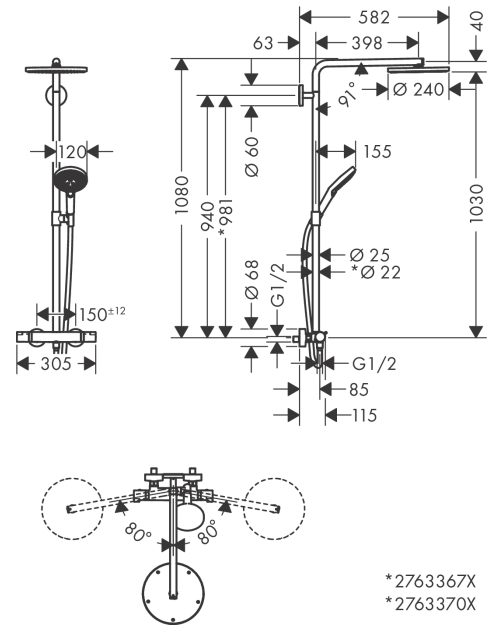

Raindance Select S
Showerpipe 240 1jet PowderRain with thermostat
 Finish: **Chrome** Article Number: **27633000**

Description

product features

- consists of: overhead shower, hand shower, shower thermostat, shower hose, slider, shower bar
- overhead shower Raindance S240 P
- shower head size overhead shower: 240 mm
- spray type overhead shower: PowderRain
- flow rate PowderRain spray (at 3 bar): 16 l/min
- spray type hand shower: PowderRain, Rain, Whirl
- flow rate of hand shower at 3 bar: 10,6 l/min
- maximum flow rate for Showerpipe at 3 bar: 16 l/min
- minimum flow pressure: 1,5 bar
- max. operating pressure: 10 bar
- pipe can be shortened in height
- shower bar diameter: 25 mm, for surfaces 670 and 700: 22 mm
- height-adjustable hand shower holder
- shower arm length overhead shower: 460 mm
- swivel shower arm
- thermostat Ecostat Comfort
- safety stop at 40°C
- adjustable hot water limitation
- outlets controlled via turning handle
- suitable for continuous flow water heaters
- mounting type: exposed installation
- connection dimension DN15
- connection thread G ½
- centre distance 150 ± 12 mm
- intrinsically safe against backflow
- pipe length: 1080 mm
- 2 functions

Technology

Design awards

Raindance Select S
Showerpipe 240 1jet PowderRain with thermostat
 Finish: **Chrome** Article Number: **27633000**

Product image

Scale drawing

Flowchart