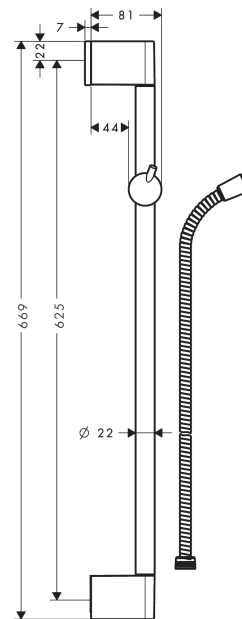

Unica**Shower bar Crometta 65 cm with Metaflex shower hose 160 cm**Finish: **Chrome** Article Number: **27615000****Description****product features**

- consists of: shower bar, shower hose, slider
- pipe length: 669 mm
- shower bar diameter: 22 mm
- profile pipe: round
- drilling distance: 625 mm
- translucent plastic shower slide
- hand shower holder with locking mechanism
- hand shower holder inclination angle adjustable in 2 steps
- wall supports made of plastic

Product image**Scale drawing**

Unica

Shower bar Crometta 65 cm with Metaflex shower hose 160 cm

Finish: **Chrome** Article Number: **27615000**

Installation examples